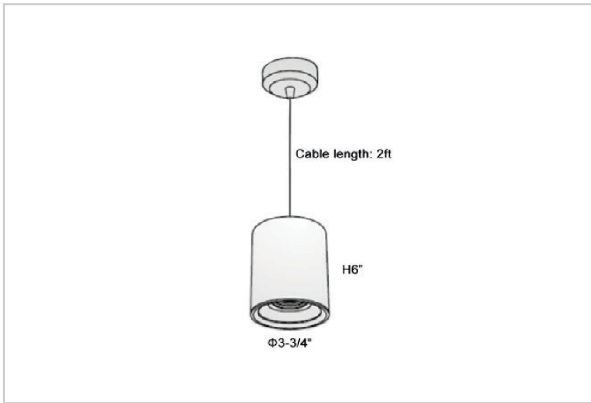

## Product Code : IK-RFlaxoPL-20W-50K-WH-90C-20D

Voltage	100 - 277 V AC, 50-60 Hz
Lumen Output	1900lm
Power	20W
CCT	5000K
CRI	>90
Beam Angle	20°
Light Distribution	Medium
LED Light Source	Osram SOLERIQ S 19
Start Time	Instant
Driver	Stand Alone (included)
Operating Position	No Swiveling Type
Dimming	Triac Dimming / 0-10 V Dimming
Heads	Single Head
Finish	White
Height	6"
Diameter	3-3/4"
Optics	Reflective Cup Structure
IP Rating	IP65
Application Area	Guest Room, Restaurant, Meeting Room, Club, Hall, Hotel Entrance

### Beam Spread (Options)

Medium 20°		Flood 40°	
ft	Ø	ft	Ø
3.0	1.41	3.0	2.03
9.0	4.22	9.0	6.09
15.0	7.04	15.0	10.15

Flaxo is a technologically advanced LED Pendant Light that incorporates electronic gear and a high-quality lens with wide beam spread. While commonly used as task light, the unique and state-of-the-art design of this luminaire also enhances the overall aesthetics of your store.