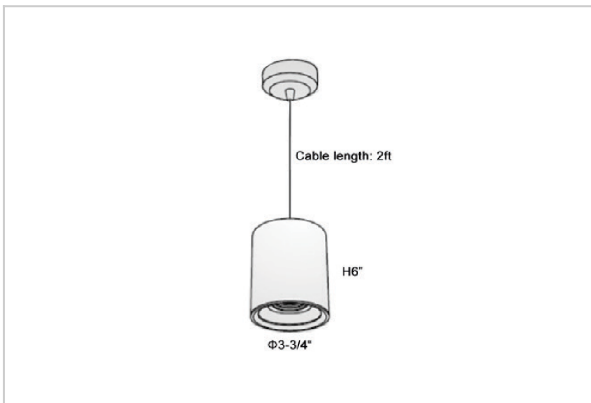

Flaxo Pendant Lights

ITEM SKU#: 662187505688

Product Code : IK-RFlaxoPL-20W-40K-WH-90C-20D

| | |
|--------------------|--|
| Voltage | 100 - 277 V AC, 50-60 Hz |
| Lumen Output | 1800lm |
| Power | 20W |
| CCT | 4000K |
| CRI | >90 |
| Beam Angle | 20° |
| Light Distribution | Medium |
| LED Light Source | Osram SOLERIQ S 19 |
| Start Time | Instant |
| Driver | Stand Alone (included) |
| Operating Position | No Swiveling Type |
| Dimming | Triac Dimming / 0-10 V Dimming |
| Heads | Single Head |
| Finish | White |
| Height | 6" |
| Diameter | 3-3/4" |
| Optics | Reflective Cup Structure |
| IP Rating | IP65 |
| Application Area | Guest Room, Restaurant, Meeting Room, Club, Hall, Hotel Entrance |

Beam Spread (Options)

| Medium 20° | | Flood 40° | |
|------------|------|-----------|-------|
| ft | Ø | ft | Ø |
| 3.0 | 1.41 | 3.0 | 2.03 |
| 9.0 | 4.22 | 9.0 | 6.09 |
| 15.0 | 7.04 | 15.0 | 10.15 |