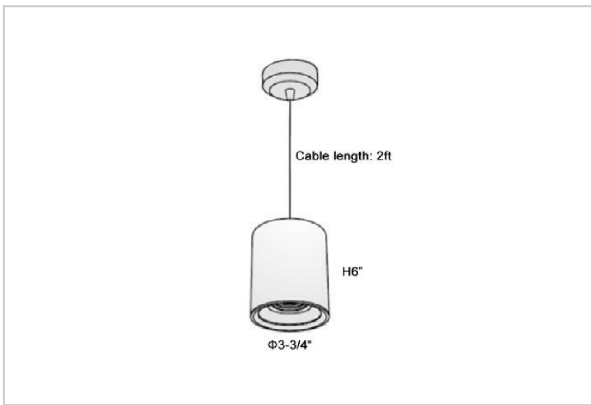

Flaxo Pendant Lights

ITEM SKU#: 662187505671

Product Code : IK-RFlaxoPL-20W-30K-WH-90C-20D

Voltage	100 - 277 V AC, 50-60 Hz
Lumen Output	1700lm
Power	20W
CCT	3000K
CRI	>90
Beam Angle	20°
Light Distribution	Medium
LED Light Source	Osram SOLERIQ S 19
Start Time	Instant
Driver	Stand Alone (included)
Operating Position	No Swiveling Type
Dimming	Triac Dimming / 0-10 V Dimming
Heads	Single Head
Finish	White
Height	6"
Diameter	3-3/4"
Optics	Reflective Cup Structure
IP Rating	IP65
Application Area	Guest Room, Restaurant, Meeting Room, Club, Hall, Hotel Entrance

Beam Spread (Options)

Medium 20°		Flood 40°	
ft	Ø	ft	Ø
3.0	1.41	3.0	2.03
9.0	4.22	9.0	6.09
15.0	7.04	15.0	10.15

Flaxo is a technologically advanced LED Pendant Light that incorporates electronic gear and a high-quality lens with wide beam spread. While commonly used as task light, the unique and state-of-the-art design of this luminaire also enhances the overall aesthetics of your store.