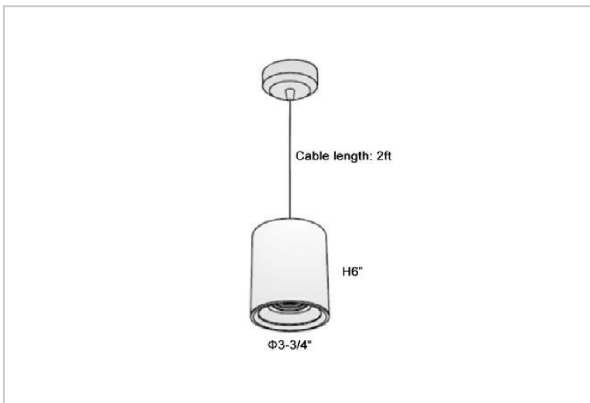

Flaxo Pendant Lights

ITEM SKU#: 662187505671

Product Code : IK-RFlaxoPL-20W-30K-WH-90C-20D

Voltage	100 - 277 V AC, 50-60 Hz
Lumen Output	1700lm
Power	20W
CCT	3000K
CRI	>90
Beam Angle	20°
Light Distribution	Medium
LED Light Source	Osram SOLERIQ S 19
Start Time	Instant
Driver	Stand Alone (included)
Operating Position	No Swiveling Type
Dimming	Triac Dimming / 0-10 V Dimming
Heads	Single Head
Finish	White
Height	6"
Diameter	3-3/4"
Optics	Reflective Cup Structure
IP Rating	IP65
Application Area	Guest Room, Restaurant, Meeting Room, Club, Hall, Hotel Entrance

Beam Spread (Options)

Medium 20°		Flood 40°	
ft	Ø	ft	Ø
3.0	1.41	3.0	2.03
9.0	4.22	9.0	6.09
15.0	7.04	15.0	10.15

Flaxo is a technologically advanced LED Pendant Light that incorporates electronic gear and a high-quality lens with wide beam spread. While commonly used as task light, the unique and state-of-the-art design of this luminaire also enhances the overall aesthetics of your store.