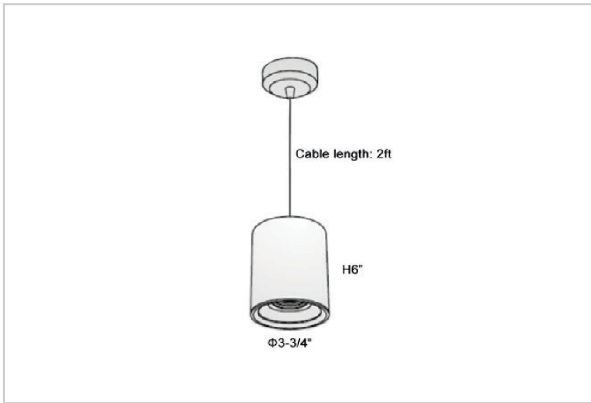

Flaxo Pendant Lights

ITEM SKU#: 662187505664

Product Code : IK-RFlaxoPL-20W-27K-WH-90C-20D

Voltage	100 - 277 V AC, 50-60 Hz
Lumen Output	1800lm
Power	20W
CCT	2700K
CRI	>90
Beam Angle	20°
Light Distribution	Medium
LED Light Source	Osram SOLERIQ S 19
Start Time	Instant
Driver	Stand Alone (included)
Operating Position	No Swiveling Type
Dimming	Triac Dimming / 0-10 V Dimming
Heads	Single Head
Finish	White
Height	6"
Diameter	3-3/4"
Optics	Reflective Cup Structure
IP Rating	IP65
Application Area	Guest Room, Restaurant, Meeting Room, Club, Hall, Hotel Entrance

Beam Spread (Options)

Medium 20°		Flood 40°	
ft	Ø	ft	Ø
3.0	1.41	3.0	2.03
9.0	4.22	9.0	6.09
15.0	7.04	15.0	10.15

Flaxo is a technologically advanced LED Pendant Light that incorporates electronic gear and a high-quality lens with wide beam spread. While commonly used as task light, the unique and state-of-the-art design of this luminaire also enhances the overall aesthetics of your store.