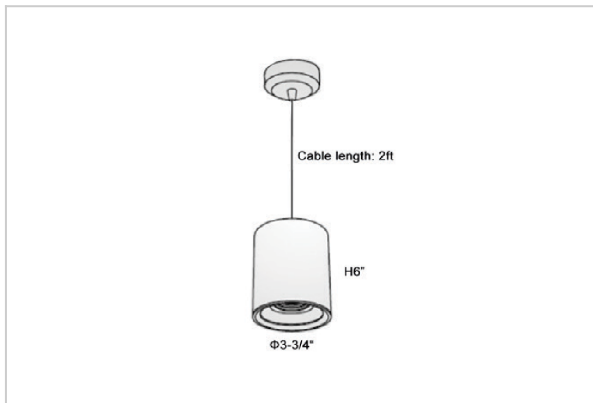

Flaxo Pendant Lights

ITEM SKU#: 662187505664

Product Code : IK-RFlaxoPL-20W-27K-WH-90C-20D

Voltage	100 - 277 V AC, 50-60 Hz
Lumen Output	1800lm
Power	20W
CCT	2700K
CRI	>90
Beam Angle	20°
Light Distribution	Medium
LED Light Source	Osram SOLERIQ S 19
Start Time	Instant
Driver	Stand Alone (included)
Operating Position	No Swiveling Type
Dimming	Triac Dimming / 0-10 V Dimming
Heads	Single Head
Finish	White
Height	6"
Diameter	3-3/4"
Optics	Reflective Cup Structure
IP Rating	IP65
Application Area	Guest Room, Restaurant, Meeting Room, Club, Hall, Hotel Entrance

Beam Spread (Options)

Medium 20°		Flood 40°	
ft	Ø	ft	Ø
3.0	1.41	3.0	2.03
9.0	4.22	9.0	6.09
15.0	7.04	15.0	10.15

Flaxo is a technologically advanced LED Pendant Light that incorporates electronic gear and a high-quality lens with wide beam spread. While commonly used as task light, the unique and state-of-the-art design of this luminaire also enhances the overall aesthetics of your store.