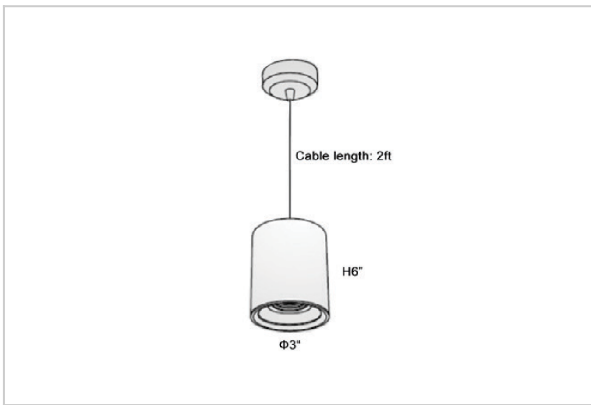

## Product Code : IK-RFlaxoPL-15W-50K-WH-90C-20D

Voltage	100 - 277 V AC, 50-60 Hz
Lumen Output	1425lm
Power	15W
CCT	5000K
CRI	>90
Beam Angle	20°
Light Distribution	Medium
LED Light Source	Osram SOLERIQ S 19
Start Time	Instant
Driver	Stand Alone (included)
Operating Position	No Swiveling Type
Dimming	Triac Dimming / 0-10 V Dimming
Heads	Single Head
Finish	White
Height	6"
Diameter	3"
Optics	Reflective Cup Structure
IP Rating	IP65
Application Area	Guest Room, Restaurant, Meeting Room, Club, Hall, Hotel Entrance

### Beam Spread (Options)

Medium 20°		Flood 40°	
ft	Ø	ft	Ø
3.0	1.41	3.0	2.03
9.0	4.22	9.0	6.09
15.0	7.04	15.0	10.15

Flaxo is a technologically advanced LED Pendant Light that incorporates electronic gear and a high-quality lens with wide beam spread. While commonly used as task light, the unique and state-of-the-art design of this luminaire also enhances the overall aesthetics of your store.