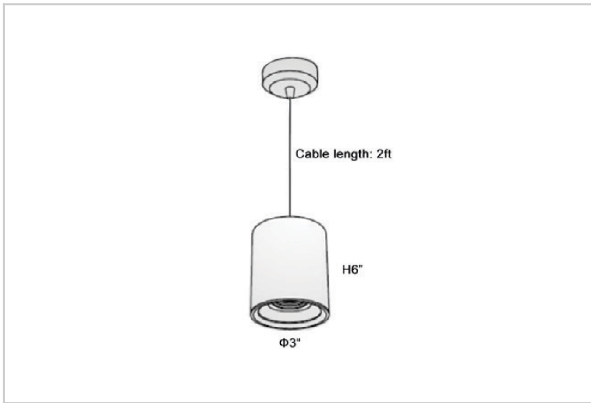

Flaxo Pendant Lights

ITEM SKU#: 662187505640

Product Code : IK-RFlaxoPL-15W-40K-WH-90C-20D

Voltage	100 - 277 V AC, 50-60 Hz
Lumen Output	1350lm
Power	15W
CCT	4000K
CRI	>90
Beam Angle	20°
Light Distribution	Medium
LED Light Source	Osram SOLERIQ S 19
Start Time	Instant
Driver	Stand Alone (included)
Operating Position	No Swiveling Type
Dimming	Triac Dimming / 0-10 V Dimming
Heads	Single Head
Finish	White
Height	6"
Diameter	3"
Optics	Reflective Cup Structure
IP Rating	IP65
Application Area	Guest Room, Restaurant, Meeting Room, Club, Hall, Hotel Entrance

Beam Spread (Options)

Medium 20°		Flood 40°	
ft	Ø	ft	Ø
3.0	1.41	3.0	2.03
9.0	4.22	9.0	6.09
15.0	7.04	15.0	10.15

Flaxo is a technologically advanced LED Pendant Light that incorporates electronic gear and a high-quality lens with wide beam spread. While commonly used as task light, the unique and state-of-the-art design of this luminaire also enhances the overall aesthetics of your store.