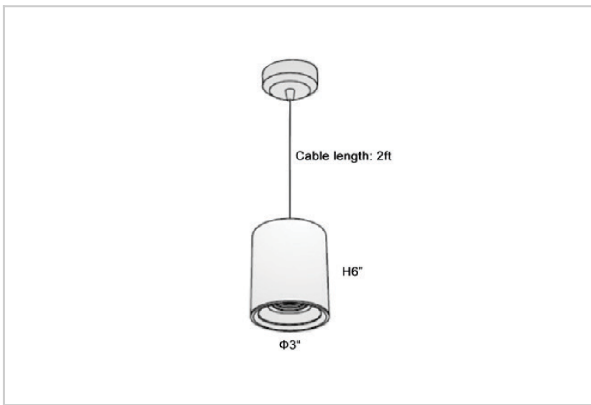

Flaxo Pendant Lights

ITEM SKU#: 662187505633

Product Code : IK-RFlaxoPL-15W-30K-WH-90C-20D

Voltage	100 - 277 V AC, 50-60 Hz
Lumen Output	1275lm
Power	15W
CCT	3000K
CRI	>90
Beam Angle	20°
Light Distribution	Medium
LED Light Source	Osram SOLERIQ S 19
Start Time	Instant
Driver	Stand Alone (included)
Operating Position	No Swiveling Type
Dimming	Triac Dimming / 0-10 V Dimming
Heads	Single Head
Finish	White
Height	6"
Diameter	3"
Optics	Reflective Cup Structure
IP Rating	IP65
Application Area	Guest Room, Restaurant, Meeting Room, Club, Hall, Hotel Entrance

Beam Spread (Options)

Medium 20°		Flood 40°	
ft	Ø	ft	Ø
3.0	1.41	3.0	2.03
9.0	4.22	9.0	6.09
15.0	7.04	15.0	10.15

Flaxo is a technologically advanced LED Pendant Light that incorporates electronic gear and a high-quality lens with wide beam spread. While commonly used as task light, the unique and state-of-the-art design of this luminaire also enhances the overall aesthetics of your store.