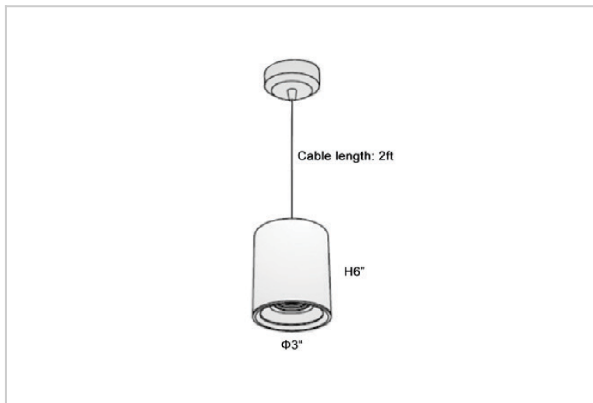

## Product Code : IK-RFlaxoPL-15W-30K-WH-90C-20D

Voltage	100 - 277 V AC, 50-60 Hz
Lumen Output	1275lm
Power	15W
CCT	3000K
CRI	>90
Beam Angle	20°
Light Distribution	Medium
LED Light Source	Osram SOLERIQ S 19
Start Time	Instant
Driver	Stand Alone (included)
Operating Position	No Swiveling Type
Dimming	Triac Dimming / 0-10 V Dimming
Heads	Single Head
Finish	White
Height	6"
Diameter	3"
Optics	Reflective Cup Structure
IP Rating	IP65
Application Area	Guest Room, Restaurant, Meeting Room, Club, Hall, Hotel Entrance

### Beam Spread (Options)

Medium 20°		Flood 40°	
ft	Ø	ft	Ø
3.0	1.41	3.0	2.03
9.0	4.22	9.0	6.09
15.0	7.04	15.0	10.15

Flaxo is a technologically advanced LED Pendant Light that incorporates electronic gear and a high-quality lens with wide beam spread. While commonly used as task light, the unique and state-of-the-art design of this luminaire also enhances the overall aesthetics of your store.