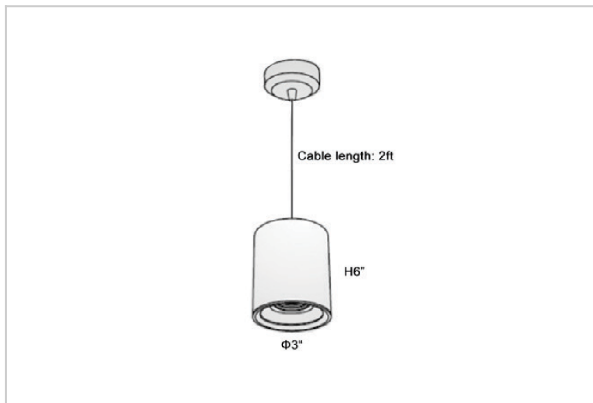

Flaxo Pendant Lights

ITEM SKU#: 662187505633

Product Code : IK-RFlaxoPL-15W-30K-WH-90C-20D

Voltage	100 - 277 V AC, 50-60 Hz
Lumen Output	1275lm
Power	15W
CCT	3000K
CRI	>90
Beam Angle	20°
Light Distribution	Medium
LED Light Source	Osram SOLERIQ S 19
Start Time	Instant
Driver	Stand Alone (included)
Operating Position	No Swiveling Type
Dimming	Triac Dimming / 0-10 V Dimming
Heads	Single Head
Finish	White
Height	6"
Diameter	3"
Optics	Reflective Cup Structure
IP Rating	IP65
Application Area	Guest Room, Restaurant, Meeting Room, Club, Hall, Hotel Entrance

Beam Spread (Options)

Medium 20°		Flood 40°	
ft	Ø	ft	Ø
3.0	1.41	3.0	2.03
9.0	4.22	9.0	6.09
15.0	7.04	15.0	10.15

Flaxo is a technologically advanced LED Pendant Light that incorporates electronic gear and a high-quality lens with wide beam spread. While commonly used as task light, the unique and state-of-the-art design of this luminaire also enhances the overall aesthetics of your store.