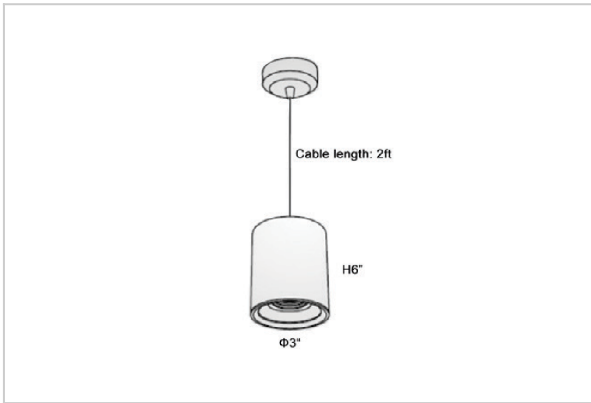

Flaxo Pendant Lights

ITEM SKU#: 662187505626

Product Code : IK-RFlaxoPL-15W-27K-WH-90C-20D

Voltage	100 - 277 V AC, 50-60 Hz
Lumen Output	1200lm
Power	15W
CCT	2700K
CRI	>90
Beam Angle	20°
Light Distribution	Medium
LED Light Source	Osram SOLERIQ S 19
Start Time	Instant
Driver	Stand Alone (included)
Operating Position	No Swiveling Type
Dimming	Triac Dimming / 0-10 V Dimming
Heads	Single Head
Finish	White
Height	6"
Diameter	3"
Optics	Reflective Cup Structure
IP Rating	IP65
Application Area	Guest Room, Restaurant, Meeting Room, Club, Hall, Hotel Entrance

Beam Spread (Options)

Medium 20°		Flood 40°	
ft	Ø	ft	Ø
3.0	1.41	3.0	2.03
9.0	4.22	9.0	6.09
15.0	7.04	15.0	10.15

Flaxo is a technologically advanced LED Pendant Light that incorporates electronic gear and a high-quality lens with wide beam spread. While commonly used as task light, the unique and state-of-the-art design of this luminaire also enhances the overall aesthetics of your store.