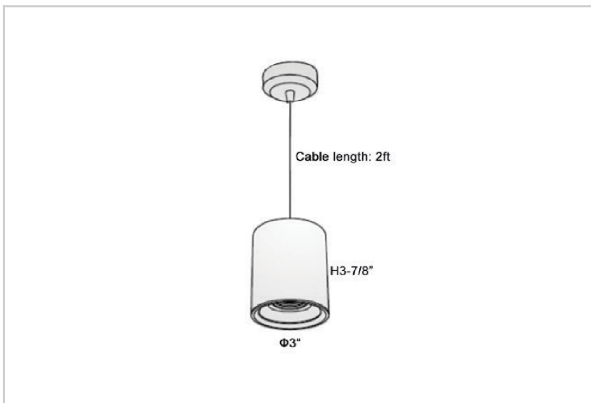

Flaxo Pendant Lights

ITEM SKU#: 662187505619

Product Code : IK-RFlaxoPL-8W-50K-WH-90C-20D

Voltage	100 - 277 V AC, 50-60 Hz
Lumen Output	760lm
Power	8W
CCT	5000K
CRI	>90
Beam Angle	20°
Light Distribution	Medium
LED Light Source	Osram SOLERIQ S 19
Start Time	Instant
Driver	Stand Alone (included)
Operating Position	No Swiveling Type
Dimming	Triac Dimming / 0-10 V Dimming
Heads	Single Head
Finish	White
Height	3-7/8"
Diameter	3"
Optics	Reflective Cup Structure
IP Rating	IP65
Application Area	Guest Room, Restaurant, Meeting Room, Club, Hall, Hotel Entrance

Beam Spread (Options)

Medium 20°		Flood 40°	
ft	Ø	ft	Ø
3.0	1.41	3.0	2.03
9.0	4.22	9.0	6.09
15.0	7.04	15.0	10.15

Flaxo is a technologically advanced LED Pendant Light that incorporates electronic gear and a high-quality lens with wide beam spread. While commonly used as task light, the unique and state-of-the-art design of this luminaire also enhances the overall aesthetics of your store.