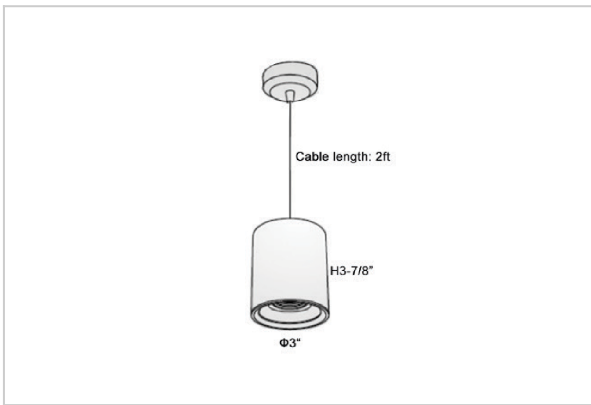

Flaxo Pendant Lights

ITEM SKU#: 662187505619

Product Code : IK-RFlaxoPL-8W-50K-WH-90C-20D

Voltage	100 - 277 V AC, 50-60 Hz
Lumen Output	760lm
Power	8W
CCT	5000K
CRI	>90
Beam Angle	20°
Light Distribution	Medium
LED Light Source	Osram SOLERIQ S 19
Start Time	Instant
Driver	Stand Alone (included)
Operating Position	No Swiveling Type
Dimming	Triac Dimming / 0-10 V Dimming
Heads	Single Head
Finish	White
Height	3-7/8"
Diameter	3"
Optics	Reflective Cup Structure
IP Rating	IP65
Application Area	Guest Room, Restaurant, Meeting Room, Club, Hall, Hotel Entrance

Beam Spread (Options)

Medium 20°		Flood 40°	
ft	Ø	ft	Ø
3.0	1.41	3.0	2.03
9.0	4.22	9.0	6.09
15.0	7.04	15.0	10.15

Flaxo is a technologically advanced LED Pendant Light that incorporates electronic gear and a high-quality lens with wide beam spread. While commonly used as task light, the unique and state-of-the-art design of this luminaire also enhances the overall aesthetics of your store.