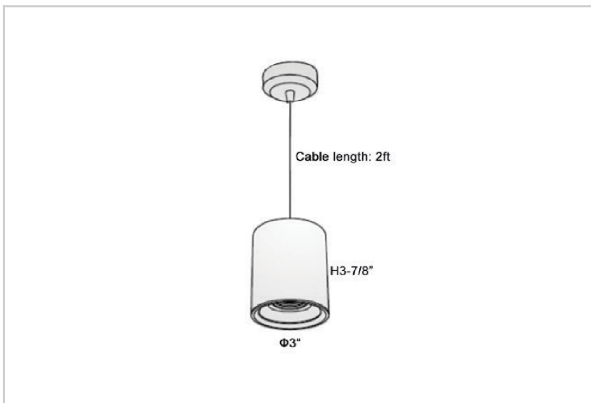

## Product Code : IK-RFlaxoPL-8W-40K-WH-90C-20D

Voltage	100 - 277 V AC, 50-60 Hz
Lumen Output	720lm
Power	8W
CCT	4000K
CRI	>90
Beam Angle	20°
Light Distribution	Medium
LED Light Source	Osram SOLERIQ S 19
Start Time	Instant
Driver	Stand Alone (included)
Operating Position	No Swiveling Type
Dimming	Triac Dimming / 0-10 V Dimming
Heads	Single Head
Finish	White
Height	3-7/8"
Diameter	3"
Optics	Reflective Cup Structure
IP Rating	IP65
Application Area	Guest Room, Restaurant, Meeting Room, Club, Hall, Hotel Entrance

### Beam Spread (Options)

Medium 20°		Flood 40°	
ft	Ø	ft	Ø
3.0	1.41	3.0	2.03
9.0	4.22	9.0	6.09
15.0	7.04	15.0	10.15

Flaxo is a technologically advanced LED Pendant Light that incorporates electronic gear and a high-quality lens with wide beam spread. While commonly used as task light, the unique and state-of-the-art design of this luminaire also enhances the overall aesthetics of your store.