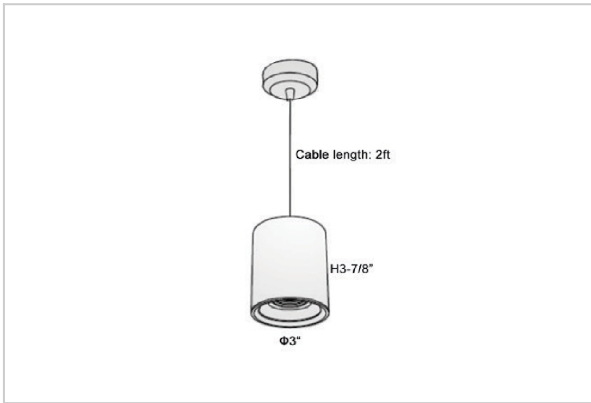

## Product Code : IK-RFlaxoPL-8W-40K-WH-90C-20D

Voltage	100 - 277 V AC, 50-60 Hz
Lumen Output	720lm
Power	8W
CCT	4000K
CRI	>90
Beam Angle	20°
Light Distribution	Medium
LED Light Source	Osram SOLERIQ S 19
Start Time	Instant
Driver	Stand Alone (included)
Operating Position	No Swiveling Type
Dimming	Triac Dimming / 0-10 V Dimming
Heads	Single Head
Finish	White
Height	3-7/8"
Diameter	3"
Optics	Reflective Cup Structure
IP Rating	IP65
Application Area	Guest Room, Restaurant, Meeting Room, Club, Hall, Hotel Entrance

### Beam Spread (Options)

Medium 20°		Flood 40°	
ft	Ø	ft	Ø
3.0	1.41	3.0	2.03
9.0	4.22	9.0	6.09
15.0	7.04	15.0	10.15

Flaxo is a technologically advanced LED Pendant Light that incorporates electronic gear and a high-quality lens with wide beam spread. While commonly used as task light, the unique and state-of-the-art design of this luminaire also enhances the overall aesthetics of your store.