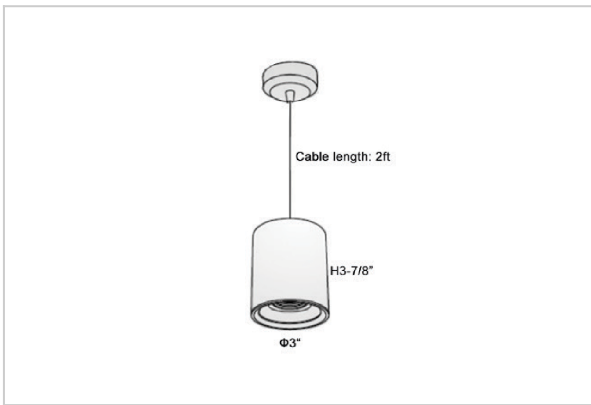

## Product Code : IK-RFlaxoPL-8W-27K-WH-90C-20D

Voltage	100 - 277 V AC, 50-60 Hz
Lumen Output	640lm
Power	8W
CCT	2700K
CRI	>90
Beam Angle	20°
Light Distribution	Medium
LED Light Source	Osram SOLERIQ S 19
Start Time	Instant
Driver	Stand Alone (included)
Operating Position	No Swiveling Type
Dimming	Triac Dimming / 0-10 V Dimming
Heads	Single Head
Finish	White
Height	3-7/8"
Diameter	3"
Optics	Reflective Cup Structure
IP Rating	IP65
Application Area	Guest Room, Restaurant, Meeting Room, Club, Hall, Hotel Entrance

### Beam Spread (Options)

Medium 20°		Flood 40°	
ft	Ø	ft	Ø
3.0	1.41	3.0	2.03
9.0	4.22	9.0	6.09
15.0	7.04	15.0	10.15

Flaxo is a technologically advanced LED Pendant Light that incorporates electronic gear and a high-quality lens with wide beam spread. While commonly used as task light, the unique and state-of-the-art design of this luminaire also enhances the overall aesthetics of your store.