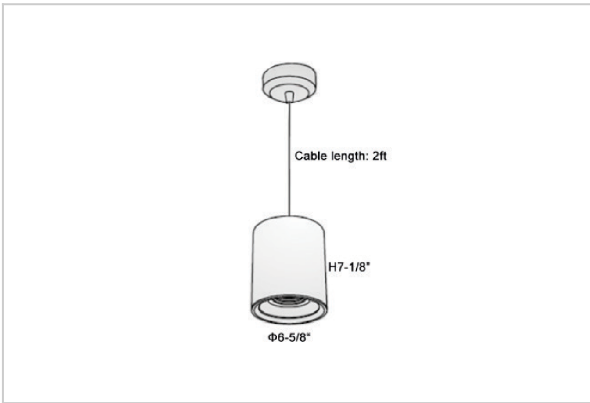

Flaxo Pendant Lights

ITEM SKU#: 662187505565

Product Code : IK-RFlaxoPL-55W-50K-BL-90C-20D

Voltage	100 - 277 V AC, 50-60 Hz
Lumen Output	5225lm
Power	55W
CCT	5000K
CRI	>90
Beam Angle	20°
Light Distribution	Medium
LED Light Source	Osram SOLERIQ S 19
Start Time	Instant
Driver	Stand Alone (included)
Operating Position	No Swiveling Type
Dimming	Triac Dimming / 0-10 V Dimming
Heads	Single Head
Finish	Black
Height	7-1/8"
Diameter	6-5/8"
Optics	Reflective Cup Structure
IP Rating	IP65
Application Area	Guest Room, Restaurant, Meeting Room, Club, Hall, Hotel Entrance

Beam Spread (Options)

Medium 20°		Flood 40°	
ft	Ø	ft	Ø
3.0	1.41	3.0	2.03
9.0	4.22	9.0	6.09
15.0	7.04	15.0	10.15

Flaxo is a technologically advanced LED Pendant Light that incorporates electronic gear and a high-quality lens with wide beam spread. While commonly used as task light, the unique and state-of-the-art design of this luminaire also enhances the overall aesthetics of your store.