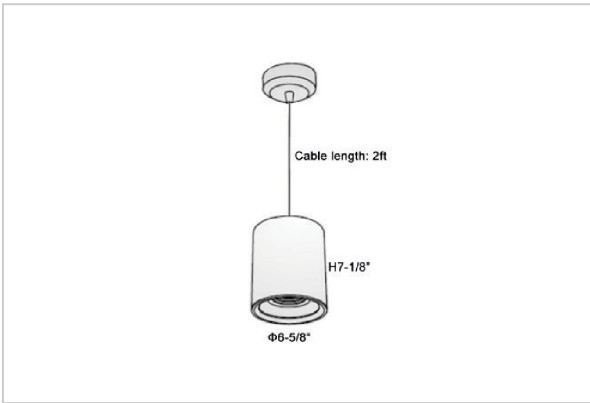

Flaxo Pendant Lights

ITEM SKU#: 662187505558

Product Code : IK-RFlaxoPL-55W-40K-BL-90C-20D

Voltage	100 - 277 V AC, 50-60 Hz
Lumen Output	4950lm
Power	55W
CCT	4000K
CRI	>90
Beam Angle	20°
Light Distribution	Medium
LED Light Source	Osram SOLERIQ S 19
Start Time	Instant
Driver	Stand Alone (included)
Operating Position	No Swiveling Type
Dimming	Triac Dimming / 0-10 V Dimming
Heads	Single Head
Finish	Black
Height	7-1/8"
Diameter	6-5/8"
Optics	Reflective Cup Structure
IP Rating	IP65
Application Area	Guest Room, Restaurant, Meeting Room, Club, Hall, Hotel Entrance

Beam Spread (Options)

Medium 20°		Flood 40°	
ft	Ø	ft	Ø
3.0	1.41	3.0	2.03
9.0	4.22	9.0	6.09
15.0	7.04	15.0	10.15

Flaxo is a technologically advanced LED Pendant Light that incorporates electronic gear and a high-quality lens with wide beam spread. While commonly used as task light, the unique and state-of-the-art design of this luminaire also enhances the overall aesthetics of your store.