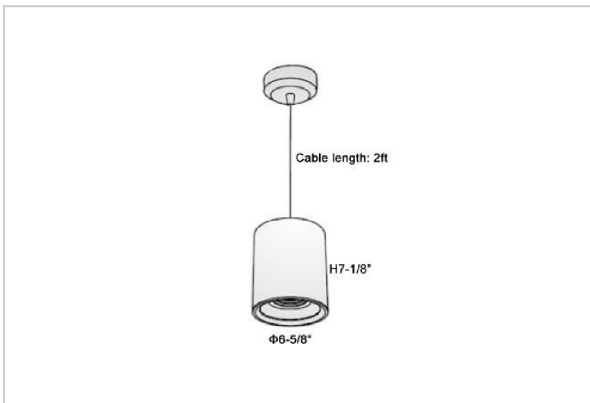

## Product Code : IK-RFlaxoPL-55W-40K-BL-90C-20D

Voltage	100 - 277 V AC, 50-60 Hz
Lumen Output	4950lm
Power	55W
CCT	4000K
CRI	>90
Beam Angle	20°
Light Distribution	Medium
LED Light Source	Osram SOLERIQ S 19
Start Time	Instant
Driver	Stand Alone (included)
Operating Position	No Swiveling Type
Dimming	Triac Dimming / 0-10 V Dimming
Heads	Single Head
Finish	Black
Height	7-1/8"
Diameter	6-5/8"
Optics	Reflective Cup Structure
IP Rating	IP65
Application Area	Guest Room, Restaurant, Meeting Room, Club, Hall, Hotel Entrance

### Beam Spread (Options)

Medium 20°		Flood 40°	
ft	Ø	ft	Ø
3.0	1.41	3.0	2.03
9.0	4.22	9.0	6.09
15.0	7.04	15.0	10.15

Flaxo is a technologically advanced LED Pendant Light that incorporates electronic gear and a high-quality lens with wide beam spread. While commonly used as task light, the unique and state-of-the-art design of this luminaire also enhances the overall aesthetics of your store.