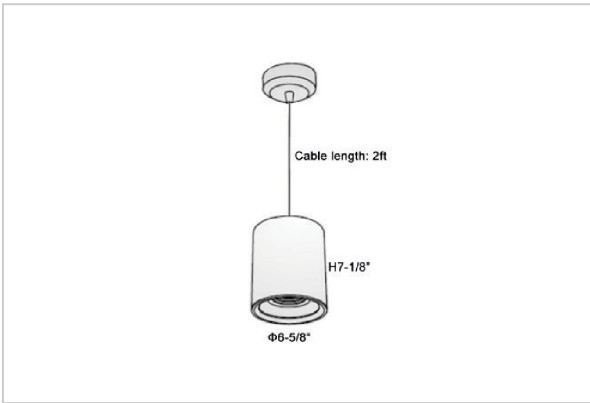

Flaxo Pendant Lights

ITEM SKU#: 662187505541

Product Code : IK-RFlaxoPL-55W-30K-BL-90C-20D

Voltage	100 - 277 V AC, 50-60 Hz
Lumen Output	4675lm
Power	55W
CCT	3000K
CRI	>90
Beam Angle	20°
Light Distribution	Medium
LED Light Source	Osram SOLERIQ S 19
Start Time	Instant
Driver	Stand Alone (included)
Operating Position	No Swiveling Type
Dimming	Triac Dimming / 0-10 V Dimming
Heads	Single Head
Finish	Black
Height	7-1/8"
Diameter	6-5/8"
Optics	Reflective Cup Structure
IP Rating	IP65
Application Area	Guest Room, Restaurant, Meeting Room, Club, Hall, Hotel Entrance

Beam Spread (Options)

Medium 20°		Flood 40°	
ft	Ø	ft	Ø
3.0	1.41	3.0	2.03
9.0	4.22	9.0	6.09
15.0	7.04	15.0	10.15

Flaxo is a technologically advanced LED Pendant Light that incorporates electronic gear and a high-quality lens with wide beam spread. While commonly used as task light, the unique and state-of-the-art design of this luminaire also enhances the overall aesthetics of your store.