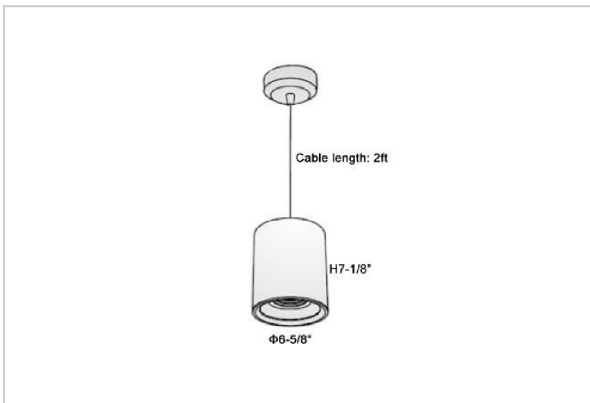

## Product Code : IK-RFlaxoPL-55W-30K-BL-90C-20D

Voltage	100 - 277 V AC, 50-60 Hz
Lumen Output	4675lm
Power	55W
CCT	3000K
CRI	>90
Beam Angle	20°
Light Distribution	Medium
LED Light Source	Osram SOLERIQ S 19
Start Time	Instant
Driver	Stand Alone (included)
Operating Position	No Swiveling Type
Dimming	Triac Dimming / 0-10 V Dimming
Heads	Single Head
Finish	Black
Height	7-1/8"
Diameter	6-5/8"
Optics	Reflective Cup Structure
IP Rating	IP65
Application Area	Guest Room, Restaurant, Meeting Room, Club, Hall, Hotel Entrance

### Beam Spread (Options)

Medium 20°		Flood 40°	
ft	Ø	ft	Ø
3.0	1.41	3.0	2.03
9.0	4.22	9.0	6.09
15.0	7.04	15.0	10.15

Flaxo is a technologically advanced LED Pendant Light that incorporates electronic gear and a high-quality lens with wide beam spread. While commonly used as task light, the unique and state-of-the-art design of this luminaire also enhances the overall aesthetics of your store.