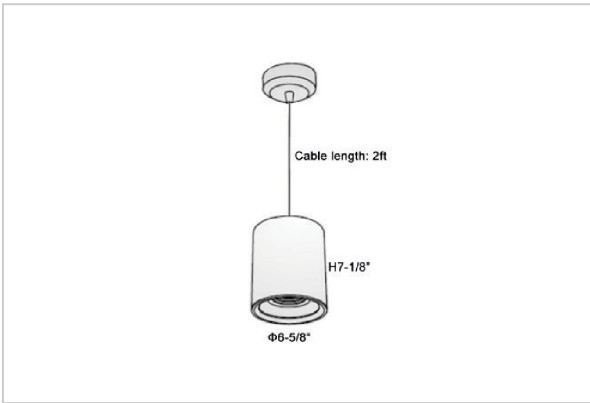

## Product Code : IK-RFlaxoPL-55W-27K-BL-90C-20D

|                    |  |
|--------------------|--|
| Voltage            | 100 - 277 V AC, 50-60 Hz   |
| Lumen Output       | 4400lm   |
| Power              | 55W  |
| CCT                | 2700K  |
| CRI                | >90  |
| Beam Angle         | 20°  |
| Light Distribution | Medium   |
| LED Light Source   | Osram SOLERIQ S 19   |
| Start Time         | Instant  |
| Driver             | Stand Alone (included)   |
| Operating Position | No Swiveling Type  |
| Dimming            | Triac Dimming / 0-10 V Dimming                                   |
| Heads              | Single Head  |
| Finish             | Black  |
| Height             | 7-1/8"   |
| Diameter           | 6-5/8"   |
| Optics             | Reflective Cup Structure   |
| IP Rating          | IP65   |
| Application Area   | Guest Room, Restaurant, Meeting Room, Club, Hall, Hotel Entrance |

### Beam Spread (Options)

| Medium 20° |      | Flood 40° |       |
|------------|------|-----------|-------|
| ft         | Ø    | ft        | Ø     |
| 3.0        | 1.41 | 3.0       | 2.03  |
| 9.0        | 4.22 | 9.0       | 6.09  |
| 15.0       | 7.04 | 15.0      | 10.15 |