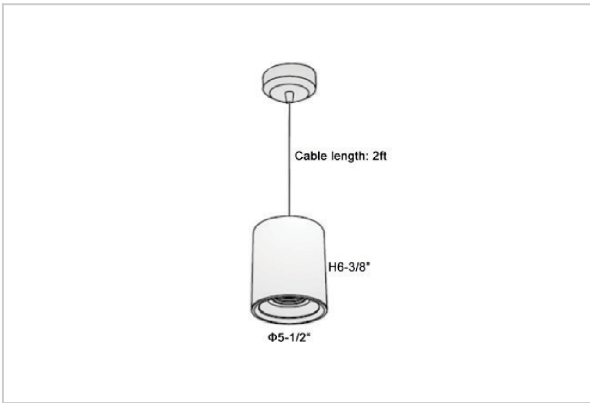

## Product Code : IK-RFlaxoPL-50W-50K-BL-90C-20D

Voltage	100 - 277 V AC, 50-60 Hz
Lumen Output	4750lm
Power	50W
CCT	5000K
CRI	>90
Beam Angle	20°
Light Distribution	Medium
LED Light Source	Osram SOLERIQ S 19
Start Time	Instant
Driver	Stand Alone (included)
Operating Position	No Swiveling Type
Dimming	Triac Dimming / 0-10 V Dimming
Heads	Single Head
Finish	Black
Height	6-3/8"
Diameter	5-1/2"
Optics	Reflective Cup Structure
IP Rating	IP65
Application Area	Guest Room, Restaurant, Meeting Room, Club, Hall, Hotel Entrance

### Beam Spread (Options)

Medium 20°		Flood 40°	
ft	Ø	ft	Ø
3.0	1.41	3.0	2.03
9.0	4.22	9.0	6.09
15.0	7.04	15.0	10.15

Flaxo is a technologically advanced LED Pendant Light that incorporates electronic gear and a high-quality lens with wide beam spread. While commonly used as task light, the unique and state-of-the-art design of this luminaire also enhances the overall aesthetics of your store.