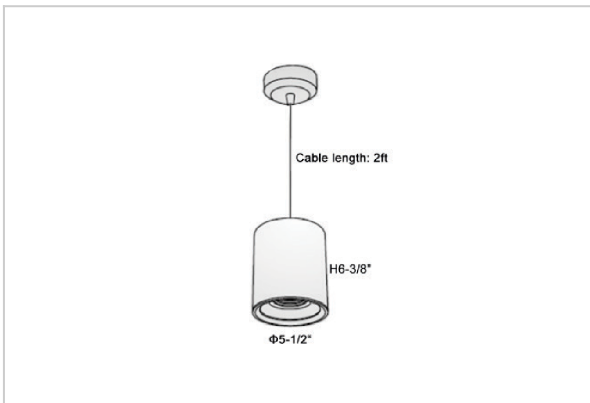

Flaxo Pendant Lights

ITEM SKU#: 662187505503

Product Code : IK-RFlaxoPL-50W-30K-BL-90C-20D

Voltage	100 - 277 V AC, 50-60 Hz
Lumen Output	4250lm
Power	50W
CCT	3000K
CRI	>90
Beam Angle	20°
Light Distribution	Medium
LED Light Source	Osram SOLERIQ S 19
Start Time	Instant
Driver	Stand Alone (included)
Operating Position	No Swiveling Type
Dimming	Triac Dimming / 0-10 V Dimming
Heads	Single Head
Finish	Black
Height	6-3/8"
Diameter	5-1/2"
Optics	Reflective Cup Structure
IP Rating	IP65
Application Area	Guest Room, Restaurant, Meeting Room, Club, Hall, Hotel Entrance

Beam Spread (Options)

Medium 20°		Flood 40°	
ft	Ø	ft	Ø
3.0	1.41	3.0	2.03
9.0	4.22	9.0	6.09
15.0	7.04	15.0	10.15

Flaxo is a technologically advanced LED Pendant Light that incorporates electronic gear and a high-quality lens with wide beam spread. While commonly used as task light, the unique and state-of-the-art design of this luminaire also enhances the overall aesthetics of your store.