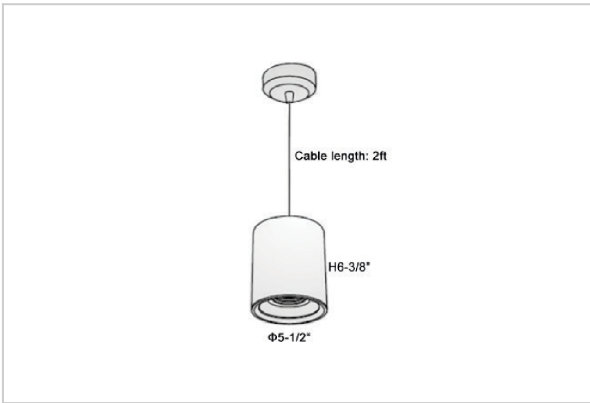

Flaxo Pendant Lights

ITEM SKU#: 662187505497

Product Code : IK-RFlaxoPL-50W-27K-BL-90C-20D

Voltage	100 - 277 V AC, 50-60 Hz
Lumen Output	4000lm
Power	50W
CCT	2700K
CRI	>90
Beam Angle	20°
Light Distribution	Medium
LED Light Source	Osram SOLERIQ S 19
Start Time	Instant
Driver	Stand Alone (included)
Operating Position	No Swiveling Type
Dimming	Triac Dimming / 0-10 V Dimming
Heads	Single Head
Finish	Black
Height	6-3/8"
Diameter	5-1/2"
Optics	Reflective Cup Structure
IP Rating	IP65
Application Area	Guest Room, Restaurant, Meeting Room, Club, Hall, Hotel Entrance

Beam Spread (Options)

Medium 20°		Flood 40°	
ft	Ø	ft	Ø
3.0	1.41	3.0	2.03
9.0	4.22	9.0	6.09
15.0	7.04	15.0	10.15

Flaxo is a technologically advanced LED Pendant Light that incorporates electronic gear and a high-quality lens with wide beam spread. While commonly used as task light, the unique and state-of-the-art design of this luminaire also enhances the overall aesthetics of your store.