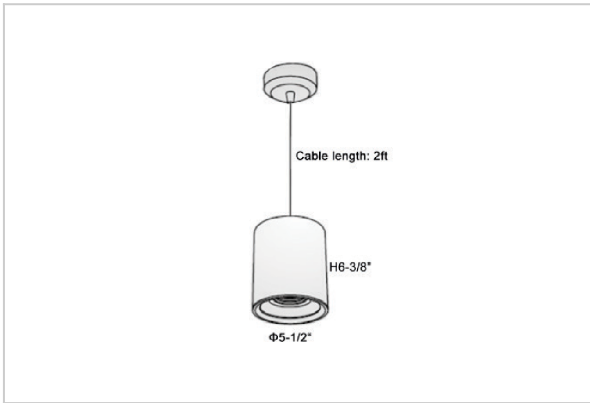

## Product Code : IK-RFlaxoPL-40W-50K-BL-90C-20D

|                    |  |
|--------------------|--|
| Voltage            | 100 - 277 V AC, 50-60 Hz   |
| Lumen Output       | 3800lm   |
| Power              | 40W  |
| CCT                | 5000K  |
| CRI                | >90  |
| Beam Angle         | 20°  |
| Light Distribution | Medium   |
| LED Light Source   | Osram SOLERIQ S 19   |
| Start Time         | Instant  |
| Driver             | Stand Alone (included)   |
| Operating Position | No Swiveling Type  |
| Dimming            | Triac Dimming / 0-10 V Dimming                                   |
| Heads              | Single Head  |
| Finish             | Black  |
| Height             | 6-3/8"   |
| Diameter           | 5-1/2"   |
| Optics             | Reflective Cup Structure   |
| IP Rating          | IP65   |
| Application Area   | Guest Room, Restaurant, Meeting Room, Club, Hall, Hotel Entrance |

### Beam Spread (Options)

| Medium 20° |      | Flood 40° |       |
|------------|------|-----------|-------|
| ft         | Ø    | ft        | Ø     |
| 3.0        | 1.41 | 3.0       | 2.03  |
| 9.0        | 4.22 | 9.0       | 6.09  |
| 15.0       | 7.04 | 15.0      | 10.15 |