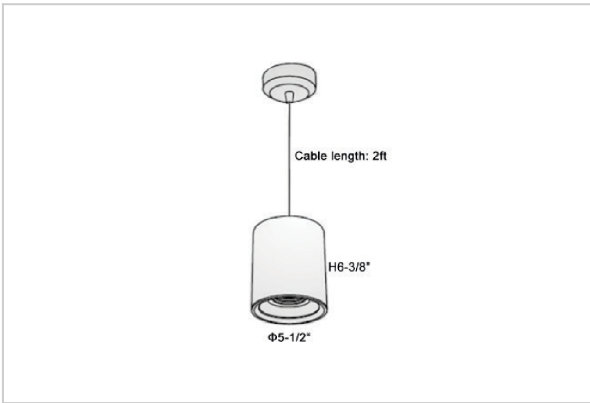

Flaxo Pendant Lights

ITEM SKU#: 662187505480

Product Code : IK-RFlaxoPL-40W-50K-BL-90C-20D

Voltage	100 - 277 V AC, 50-60 Hz
Lumen Output	3800lm
Power	40W
CCT	5000K
CRI	>90
Beam Angle	20°
Light Distribution	Medium
LED Light Source	Osram SOLERIQ S 19
Start Time	Instant
Driver	Stand Alone (included)
Operating Position	No Swiveling Type
Dimming	Triac Dimming / 0-10 V Dimming
Heads	Single Head
Finish	Black
Height	6-3/8"
Diameter	5-1/2"
Optics	Reflective Cup Structure
IP Rating	IP65
Application Area	Guest Room, Restaurant, Meeting Room, Club, Hall, Hotel Entrance

Beam Spread (Options)

Medium 20°		Flood 40°	
ft	Ø	ft	Ø
3.0	1.41	3.0	2.03
9.0	4.22	9.0	6.09
15.0	7.04	15.0	10.15

Flaxo is a technologically advanced LED Pendant Light that incorporates electronic gear and a high-quality lens with wide beam spread. While commonly used as task light, the unique and state-of-the-art design of this luminaire also enhances the overall aesthetics of your store.