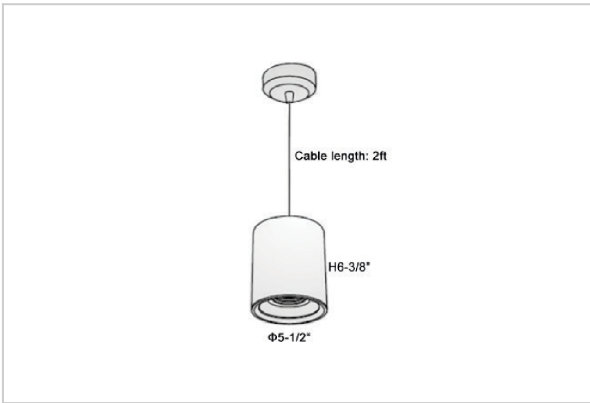

## Product Code : IK-RFlaxoPL-40W-40K-BL-90C-20D

Voltage	100 - 277 V AC, 50-60 Hz
Lumen Output	3600lm
Power	40W
CCT	4000K
CRI	>90
Beam Angle	20°
Light Distribution	Medium
LED Light Source	Osram SOLERIQ S 19
Start Time	Instant
Driver	Stand Alone (included)
Operating Position	No Swiveling Type
Dimming	Triac Dimming / 0-10 V Dimming
Heads	Single Head
Finish	Black
Height	6-3/8"
Diameter	5-1/2"
Optics	Reflective Cup Structure
IP Rating	IP65
Application Area	Guest Room, Restaurant, Meeting Room, Club, Hall, Hotel Entrance

### Beam Spread (Options)

Medium 20°		Flood 40°	
ft	Ø	ft	Ø
3.0	1.41	3.0	2.03
9.0	4.22	9.0	6.09
15.0	7.04	15.0	10.15

Flaxo is a technologically advanced LED Pendant Light that incorporates electronic gear and a high-quality lens with wide beam spread. While commonly used as task light, the unique and state-of-the-art design of this luminaire also enhances the overall aesthetics of your store.