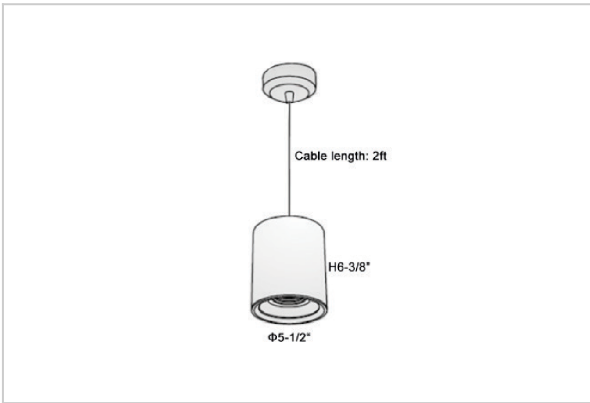

## Product Code : IK-RFlaxoPL-40W-30K-BL-90C-20D

Voltage	100 - 277 V AC, 50-60 Hz
Lumen Output	3400lm
Power	40W
CCT	3000K
CRI	>90
Beam Angle	20°
Light Distribution	Medium
LED Light Source	Osram SOLERIQ S 19
Start Time	Instant
Driver	Stand Alone (included)
Operating Position	No Swiveling Type
Dimming	Triac Dimming / 0-10 V Dimming
Heads	Single Head
Finish	Black
Height	6-3/8"
Diameter	5-1/2"
Optics	Reflective Cup Structure
IP Rating	IP65
Application Area	Guest Room, Restaurant, Meeting Room, Club, Hall, Hotel Entrance

### Beam Spread (Options)

Medium 20°		Flood 40°	
ft	Ø	ft	Ø
3.0	1.41	3.0	2.03
9.0	4.22	9.0	6.09
15.0	7.04	15.0	10.15

Flaxo is a technologically advanced LED Pendant Light that incorporates electronic gear and a high-quality lens with wide beam spread. While commonly used as task light, the unique and state-of-the-art design of this luminaire also enhances the overall aesthetics of your store.