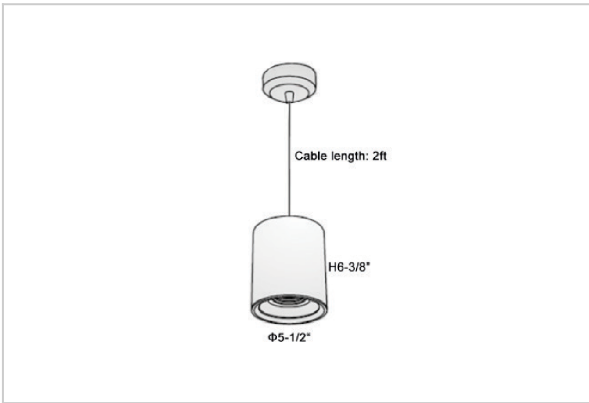

## Product Code : IK-RFlaxoPL-40W-27K-BL-90C-20D

Voltage	100 - 277 V AC, 50-60 Hz
Lumen Output	3200lm
Power	40W
CCT	2700K
CRI	>90
Beam Angle	20°
Light Distribution	Medium
LED Light Source	Osram SOLERIQ S 19
Start Time	Instant
Driver	Stand Alone (included)
Operating Position	No Swiveling Type
Dimming	Triac Dimming / 0-10 V Dimming
Heads	Single Head
Finish	Black
Height	6-3/8"
Diameter	5-1/2"
Optics	Reflective Cup Structure
IP Rating	IP65
Application Area	Guest Room, Restaurant, Meeting Room, Club, Hall, Hotel Entrance

### Beam Spread (Options)

Medium 20°		Flood 40°	
ft	Ø	ft	Ø
3.0	1.41	3.0	2.03
9.0	4.22	9.0	6.09
15.0	7.04	15.0	10.15

Flaxo is a technologically advanced LED Pendant Light that incorporates electronic gear and a high-quality lens with wide beam spread. While commonly used as task light, the unique and state-of-the-art design of this luminaire also enhances the overall aesthetics of your store.