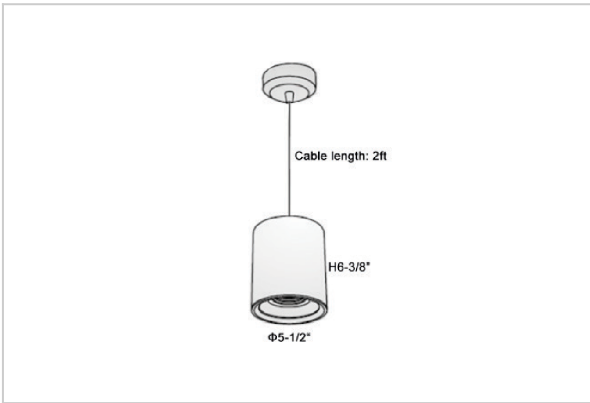

Flaxo Pendant Lights

ITEM SKU#: 662187505442

Product Code : IK-RFlaxoPL-40W-27K-BL-90C-20D

Voltage	100 - 277 V AC, 50-60 Hz
Lumen Output	3200lm
Power	40W
CCT	2700K
CRI	>90
Beam Angle	20°
Light Distribution	Medium
LED Light Source	Osram SOLERIQ S 19
Start Time	Instant
Driver	Stand Alone (included)
Operating Position	No Swiveling Type
Dimming	Triac Dimming / 0-10 V Dimming
Heads	Single Head
Finish	Black
Height	6-3/8"
Diameter	5-1/2"
Optics	Reflective Cup Structure
IP Rating	IP65
Application Area	Guest Room, Restaurant, Meeting Room, Club, Hall, Hotel Entrance

Beam Spread (Options)

Medium 20°		Flood 40°	
ft	Ø	ft	Ø
3.0	1.41	3.0	2.03
9.0	4.22	9.0	6.09
15.0	7.04	15.0	10.15

Flaxo is a technologically advanced LED Pendant Light that incorporates electronic gear and a high-quality lens with wide beam spread. While commonly used as task light, the unique and state-of-the-art design of this luminaire also enhances the overall aesthetics of your store.