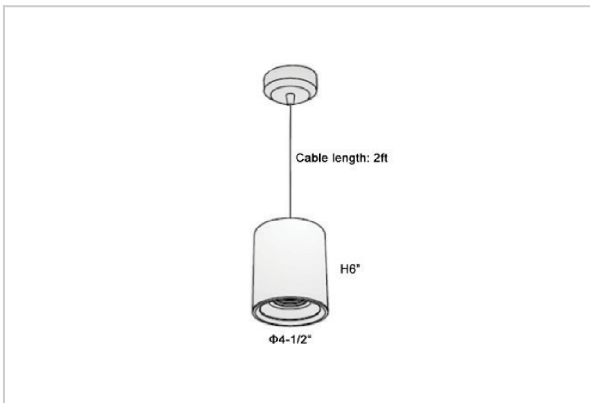

Flaxo Pendant Lights

ITEM SKU#: 662187505435

Product Code : IK-RFlaxoPL-30W-50K-BL-90C-20D

Voltage	100 - 277 V AC, 50-60 Hz
Lumen Output	2850lm
Power	30W
CCT	5000K
CRI	>90
Beam Angle	20°
Light Distribution	Medium
LED Light Source	Osram SOLERIQ S 19
Start Time	Instant
Driver	Stand Alone (included)
Operating Position	No Swiveling Type
Dimming	Triac Dimming / 0-10 V Dimming
Heads	Single Head
Finish	Black
Height	6"
Diameter	4-1/2"
Optics	Reflective Cup Structure
IP Rating	IP65
Application Area	Guest Room, Restaurant, Meeting Room, Club, Hall, Hotel Entrance

Beam Spread (Options)

Medium 20°		Flood 40°	
ft	Ø	ft	Ø
3.0	1.41	3.0	2.03
9.0	4.22	9.0	6.09
15.0	7.04	15.0	10.15

Flaxo is a technologically advanced LED Pendant Light that incorporates electronic gear and a high-quality lens with wide beam spread. While commonly used as task light, the unique and state-of-the-art design of this luminaire also enhances the overall aesthetics of your store.