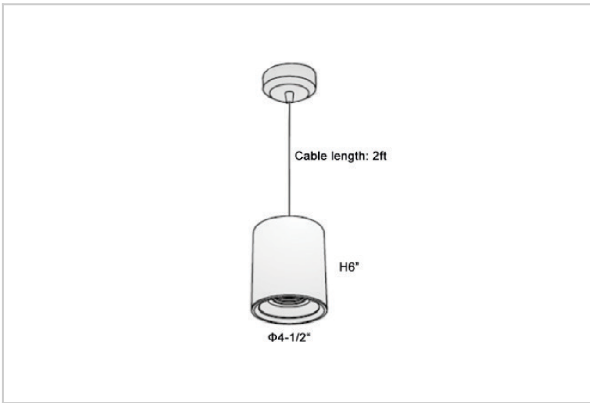

Flaxo Pendant Lights

ITEM SKU#: 662187505435

Product Code : IK-RFlaxoPL-30W-50K-BL-90C-20D

Voltage	100 - 277 V AC, 50-60 Hz
Lumen Output	2850lm
Power	30W
CCT	5000K
CRI	>90
Beam Angle	20°
Light Distribution	Medium
LED Light Source	Osram SOLERIQ S 19
Start Time	Instant
Driver	Stand Alone (included)
Operating Position	No Swiveling Type
Dimming	Triac Dimming / 0-10 V Dimming
Heads	Single Head
Finish	Black
Height	6"
Diameter	4-1/2"
Optics	Reflective Cup Structure
IP Rating	IP65
Application Area	Guest Room, Restaurant, Meeting Room, Club, Hall, Hotel Entrance

Beam Spread (Options)

Medium 20°		Flood 40°	
ft	Ø	ft	Ø
3.0	1.41	3.0	2.03
9.0	4.22	9.0	6.09
15.0	7.04	15.0	10.15

Flaxo is a technologically advanced LED Pendant Light that incorporates electronic gear and a high-quality lens with wide beam spread. While commonly used as task light, the unique and state-of-the-art design of this luminaire also enhances the overall aesthetics of your store.