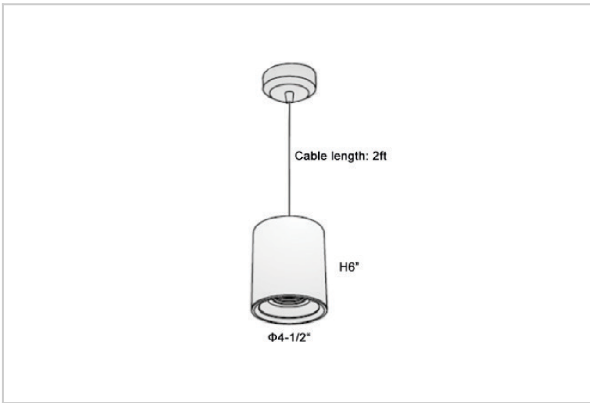

## Product Code : IK-RFlaxoPL-30W-30K-BL-90C-20D

Voltage	100 - 277 V AC, 50-60 Hz
Lumen Output	2550lm
Power	30W
CCT	3000K
CRI	>90
Beam Angle	20°
Light Distribution	Medium
LED Light Source	Osram SOLERIQ S 19
Start Time	Instant
Driver	Stand Alone (included)
Operating Position	No Swiveling Type
Dimming	Triac Dimming / 0-10 V Dimming
Heads	Single Head
Finish	Black
Height	6"
Diameter	4-1/2"
Optics	Reflective Cup Structure
IP Rating	IP65
Application Area	Guest Room, Restaurant, Meeting Room, Club, Hall, Hotel Entrance

### Beam Spread (Options)

Medium 20°		Flood 40°	
ft	Ø	ft	Ø
3.0	1.41	3.0	2.03
9.0	4.22	9.0	6.09
15.0	7.04	15.0	10.15

Flaxo is a technologically advanced LED Pendant Light that incorporates electronic gear and a high-quality lens with wide beam spread. While commonly used as task light, the unique and state-of-the-art design of this luminaire also enhances the overall aesthetics of your store.