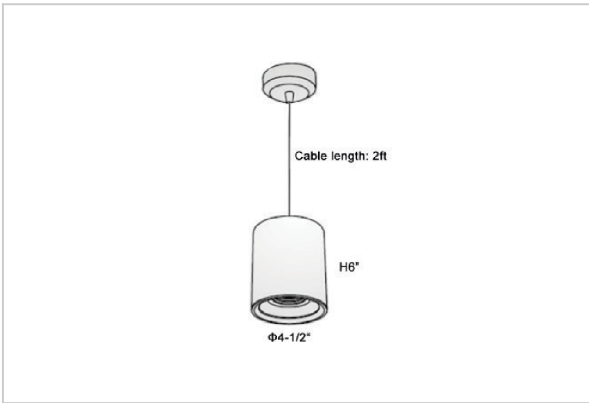

Flaxo Pendant Lights

ITEM SKU#: 662187505404

Product Code : IK-RFlaxoPL-30W-27K-BL-90C-20D

Voltage	100 - 277 V AC, 50-60 Hz
Lumen Output	2400lm
Power	30W
CCT	2700K
CRI	>90
Beam Angle	20°
Light Distribution	Medium
LED Light Source	Osram SOLERIQ S 19
Start Time	Instant
Driver	Stand Alone (included)
Operating Position	No Swiveling Type
Dimming	Triac Dimming / 0-10 V Dimming
Heads	Single Head
Finish	Black
Height	6"
Diameter	4-1/2"
Optics	Reflective Cup Structure
IP Rating	IP65
Application Area	Guest Room, Restaurant, Meeting Room, Club, Hall, Hotel Entrance

Beam Spread (Options)

Medium 20°		Flood 40°	
ft	Ø	ft	Ø
3.0	1.41	3.0	2.03
9.0	4.22	9.0	6.09
15.0	7.04	15.0	10.15

Flaxo is a technologically advanced LED Pendant Light that incorporates electronic gear and a high-quality lens with wide beam spread. While commonly used as task light, the unique and state-of-the-art design of this luminaire also enhances the overall aesthetics of your store.