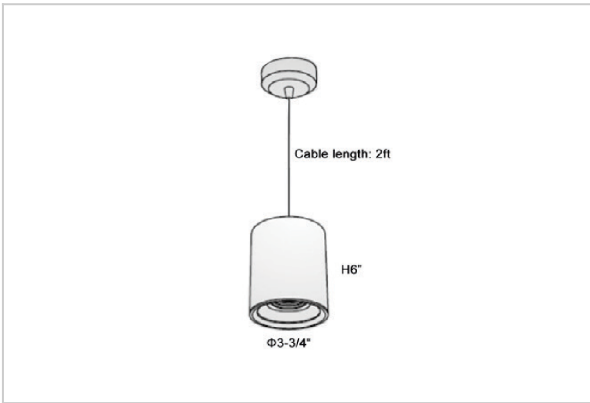

Flaxo Pendant Lights

ITEM SKU#: 662187505398

Product Code : IK-RFlaxoPL-20W-50K-BL-90C-20D

Voltage	100 - 277 V AC, 50-60 Hz
Lumen Output	1900lm
Power	20W
CCT	5000K
CRI	>90
Beam Angle	20°
Light Distribution	Medium
LED Light Source	Osram SOLERIQ S 19
Start Time	Instant
Driver	Stand Alone (included)
Operating Position	No Swiveling Type
Dimming	Triac Dimming / 0-10 V Dimming
Heads	Single Head
Finish	Black
Height	6"
Diameter	3-3/4"
Optics	Reflective Cup Structure
IP Rating	IP65
Application Area	Guest Room, Restaurant, Meeting Room, Club, Hall, Hotel Entrance

Beam Spread (Options)

Medium 20°		Flood 40°	
ft	Ø	ft	Ø
3.0	1.41	3.0	2.03
9.0	4.22	9.0	6.09
15.0	7.04	15.0	10.15

Flaxo is a technologically advanced LED Pendant Light that incorporates electronic gear and a high-quality lens with wide beam spread. While commonly used as task light, the unique and state-of-the-art design of this luminaire also enhances the overall aesthetics of your store.