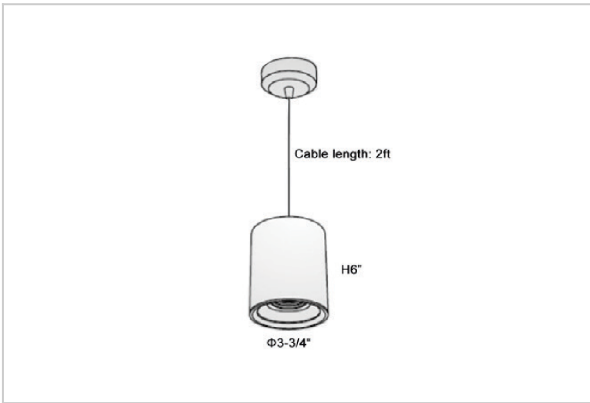

## Product Code : IK-RFlaxoPL-20W-30K-BL-90C-20D

Voltage	100 - 277 V AC, 50-60 Hz
Lumen Output	1700lm
Power	20W
CCT	3000K
CRI	>90
Beam Angle	20°
Light Distribution	Medium
LED Light Source	Osram SOLERIQ S 19
Start Time	Instant
Driver	Stand Alone (included)
Operating Position	No Swiveling Type
Dimming	Triac Dimming / 0-10 V Dimming
Heads	Single Head
Finish	Black
Height	6"
Diameter	3-3/4"
Optics	Reflective Cup Structure
IP Rating	IP65
Application Area	Guest Room, Restaurant, Meeting Room, Club, Hall, Hotel Entrance

### Beam Spread (Options)

Medium 20°		Flood 40°	
ft	Ø	ft	Ø
3.0	1.41	3.0	2.03
9.0	4.22	9.0	6.09
15.0	7.04	15.0	10.15

Flaxo is a technologically advanced LED Pendant Light that incorporates electronic gear and a high-quality lens with wide beam spread. While commonly used as task light, the unique and state-of-the-art design of this luminaire also enhances the overall aesthetics of your store.