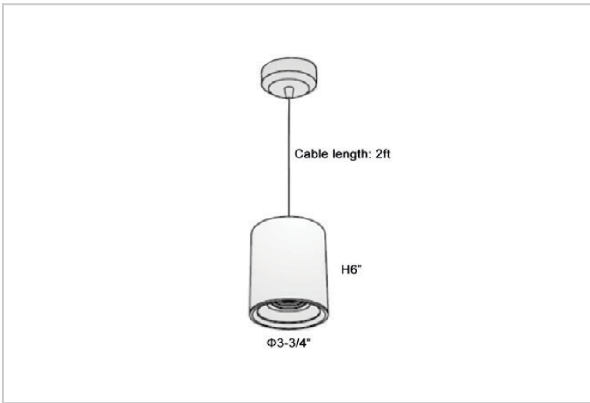

Flaxo Pendant Lights

ITEM SKU#: 662187505374

Product Code : IK-RFlaxoPL-20W-30K-BL-90C-20D

Voltage	100 - 277 V AC, 50-60 Hz
Lumen Output	1700lm
Power	20W
CCT	3000K
CRI	>90
Beam Angle	20°
Light Distribution	Medium
LED Light Source	Osram SOLERIQ S 19
Start Time	Instant
Driver	Stand Alone (included)
Operating Position	No Swiveling Type
Dimming	Triac Dimming / 0-10 V Dimming
Heads	Single Head
Finish	Black
Height	6"
Diameter	3-3/4"
Optics	Reflective Cup Structure
IP Rating	IP65
Application Area	Guest Room, Restaurant, Meeting Room, Club, Hall, Hotel Entrance

Beam Spread (Options)

Medium 20°		Flood 40°	
ft	Ø	ft	Ø
3.0	1.41	3.0	2.03
9.0	4.22	9.0	6.09
15.0	7.04	15.0	10.15

Flaxo is a technologically advanced LED Pendant Light that incorporates electronic gear and a high-quality lens with wide beam spread. While commonly used as task light, the unique and state-of-the-art design of this luminaire also enhances the overall aesthetics of your store.