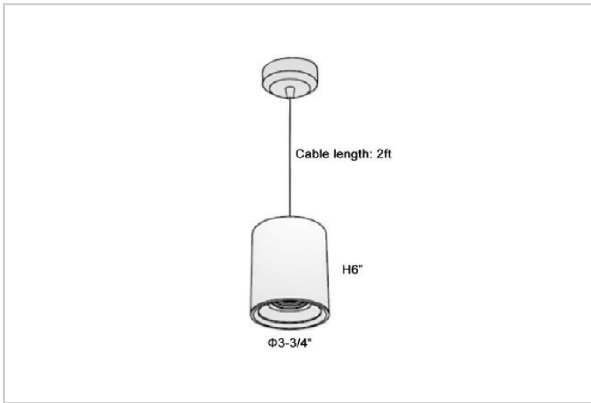

Flaxo Pendant Lights

ITEM SKU#: 662187505367

Product Code : IK-RFlaxoPL-20W-27K-BL-90C-20D

Voltage	100 - 277 V AC, 50-60 Hz
Lumen Output	1800lm
Power	20W
CCT	2700K
CRI	>90
Beam Angle	20°
Light Distribution	Medium
LED Light Source	Osram SOLERIQ S 19
Start Time	Instant
Driver	Stand Alone (included)
Operating Position	No Swiveling Type
Dimming	Triac Dimming / 0-10 V Dimming
Heads	Single Head
Finish	Black
Height	6"
Diameter	3-3/4"
Optics	Reflective Cup Structure
IP Rating	IP65
Application Area	Guest Room, Restaurant, Meeting Room, Club, Hall, Hotel Entrance

Beam Spread (Options)

Medium 20°		Flood 40°	
ft	Ø	ft	Ø
3.0	1.41	3.0	2.03
9.0	4.22	9.0	6.09
15.0	7.04	15.0	10.15

Flaxo is a technologically advanced LED Pendant Light that incorporates electronic gear and a high-quality lens with wide beam spread. While commonly used as task light, the unique and state-of-the-art design of this luminaire also enhances the overall aesthetics of your store.