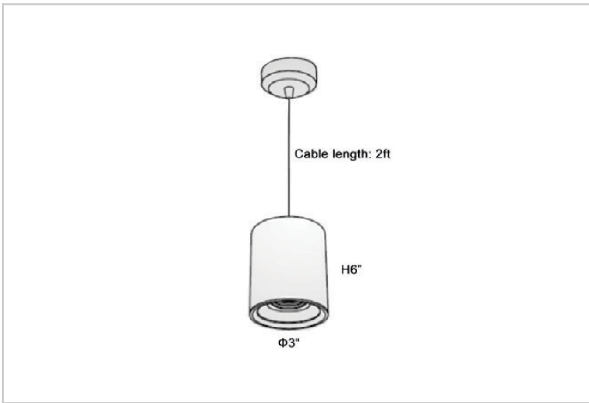

Flaxo Pendant Lights

ITEM SKU#: 662187505350

Product Code : IK-RFlaxoPL-15W-50K-BL-90C-20D

Voltage	100 - 277 V AC, 50-60 Hz
Lumen Output	1425lm
Power	15W
CCT	5000K
CRI	>90
Beam Angle	20°
Light Distribution	Medium
LED Light Source	Osram SOLERIQ S 19
Start Time	Instant
Driver	Stand Alone (included)
Operating Position	No Swiveling Type
Dimming	Triac Dimming / 0-10 V Dimming
Heads	Single Head
Finish	Black
Height	6"
Diameter	3"
Optics	Reflective Cup Structure
IP Rating	IP65
Application Area	Guest Room, Restaurant, Meeting Room, Club, Hall, Hotel Entrance

Beam Spread (Options)

Medium 20°		Flood 40°	
ft	Ø	ft	Ø
3.0	1.41	3.0	2.03
9.0	4.22	9.0	6.09
15.0	7.04	15.0	10.15

Flaxo is a technologically advanced LED Pendant Light that incorporates electronic gear and a high-quality lens with wide beam spread. While commonly used as task light, the unique and state-of-the-art design of this luminaire also enhances the overall aesthetics of your store.