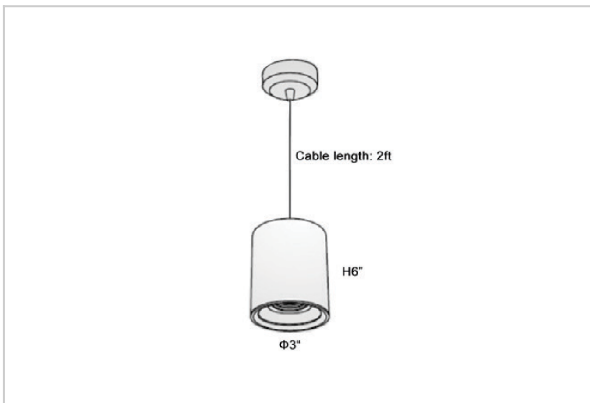

## Product Code : IK-RFlaxoPL-15W-40K-BL-90C-20D

Voltage	100 - 277 V AC, 50-60 Hz
Lumen Output	1350lm
Power	15W
CCT	4000K
CRI	>90
Beam Angle	20°
Light Distribution	Medium
LED Light Source	Osram SOLERIQ S 19
Start Time	Instant
Driver	Stand Alone (included)
Operating Position	No Swiveling Type
Dimming	Triac Dimming / 0-10 V Dimming
Heads	Single Head
Finish	Black
Height	6"
Diameter	3"
Optics	Reflective Cup Structure
IP Rating	IP65
Application Area	Guest Room, Restaurant, Meeting Room, Club, Hall, Hotel Entrance

### Beam Spread (Options)

Medium 20°		Flood 40°	
ft	Ø	ft	Ø
3.0	1.41	3.0	2.03
9.0	4.22	9.0	6.09
15.0	7.04	15.0	10.15

Flaxo is a technologically advanced LED Pendant Light that incorporates electronic gear and a high-quality lens with wide beam spread. While commonly used as task light, the unique and state-of-the-art design of this luminaire also enhances the overall aesthetics of your store.