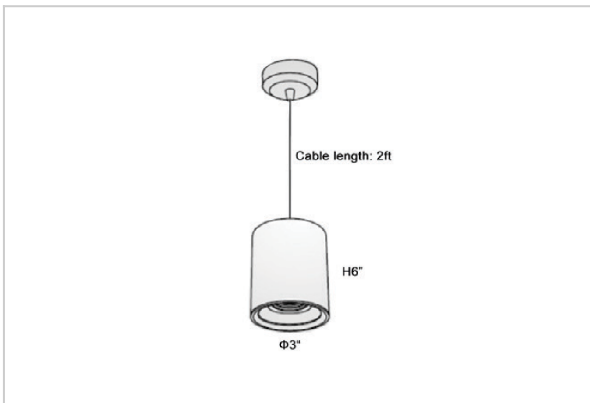

Flaxo Pendant Lights

ITEM SKU#: 662187505336

Product Code : IK-RFlaxoPL-15W-30K-BL-90C-20D

Voltage	100 - 277 V AC, 50-60 Hz
Lumen Output	1275lm
Power	15W
CCT	3000K
CRI	>90
Beam Angle	20°
Light Distribution	Medium
LED Light Source	Osram SOLERIQ S 19
Start Time	Instant
Driver	Stand Alone (included)
Operating Position	No Swiveling Type
Dimming	Triac Dimming / 0-10 V Dimming
Heads	Single Head
Finish	Black
Height	6"
Diameter	3"
Optics	Reflective Cup Structure
IP Rating	IP65
Application Area	Guest Room, Restaurant, Meeting Room, Club, Hall, Hotel Entrance

Beam Spread (Options)

Medium 20°		Flood 40°	
ft	Ø	ft	Ø
3.0	1.41	3.0	2.03
9.0	4.22	9.0	6.09
15.0	7.04	15.0	10.15

Flaxo is a technologically advanced LED Pendant Light that incorporates electronic gear and a high-quality lens with wide beam spread. While commonly used as task light, the unique and state-of-the-art design of this luminaire also enhances the overall aesthetics of your store.