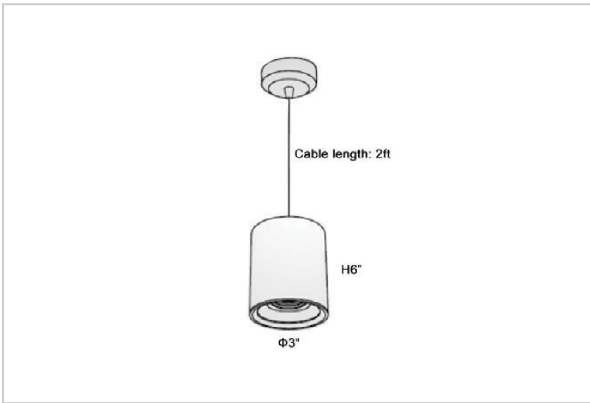

## Product Code : IK-RFlaxoPL-15W-30K-BL-90C-20D

Voltage	100 - 277 V AC, 50-60 Hz
Lumen Output	1275lm
Power	15W
CCT	3000K
CRI	>90
Beam Angle	20°
Light Distribution	Medium
LED Light Source	Osram SOLERIQ S 19
Start Time	Instant
Driver	Stand Alone (included)
Operating Position	No Swiveling Type
Dimming	Triac Dimming / 0-10 V Dimming
Heads	Single Head
Finish	Black
Height	6"
Diameter	3"
Optics	Reflective Cup Structure
IP Rating	IP65
Application Area	Guest Room, Restaurant, Meeting Room, Club, Hall, Hotel Entrance

### Beam Spread (Options)

Medium 20°		Flood 40°	
ft	Ø	ft	Ø
3.0	1.41	3.0	2.03
9.0	4.22	9.0	6.09
15.0	7.04	15.0	10.15

Flaxo is a technologically advanced LED Pendant Light that incorporates electronic gear and a high-quality lens with wide beam spread. While commonly used as task light, the unique and state-of-the-art design of this luminaire also enhances the overall aesthetics of your store.