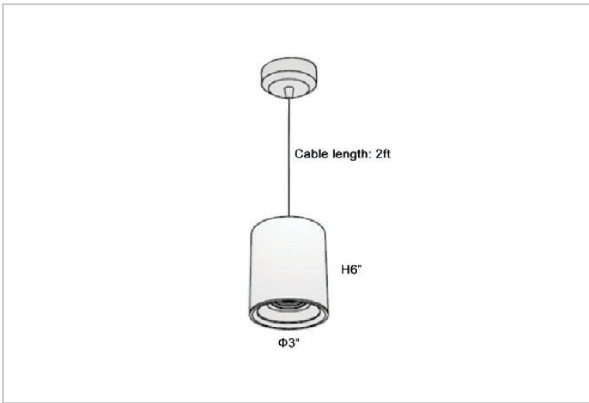

Flaxo Pendant Lights

ITEM SKU#: 662187505329

Product Code : IK-RFlaxoPL-15W-27K-BL-90C-20D

Voltage	100 - 277 V AC, 50-60 Hz
Lumen Output	1200lm
Power	15W
CCT	2700K
CRI	>90
Beam Angle	20°
Light Distribution	Medium
LED Light Source	Osram SOLERIQ S 19
Start Time	Instant
Driver	Stand Alone (included)
Operating Position	No Swiveling Type
Dimming	Triac Dimming / 0-10 V Dimming
Heads	Single Head
Finish	Black
Height	6"
Diameter	3"
Optics	Reflective Cup Structure
IP Rating	IP65
Application Area	Guest Room, Restaurant, Meeting Room, Club, Hall, Hotel Entrance

Beam Spread (Options)

Medium 20°		Flood 40°	
ft	Ø	ft	Ø
3.0	1.41	3.0	2.03
9.0	4.22	9.0	6.09
15.0	7.04	15.0	10.15

Flaxo is a technologically advanced LED Pendant Light that incorporates electronic gear and a high-quality lens with wide beam spread. While commonly used as task light, the unique and state-of-the-art design of this luminaire also enhances the overall aesthetics of your store.