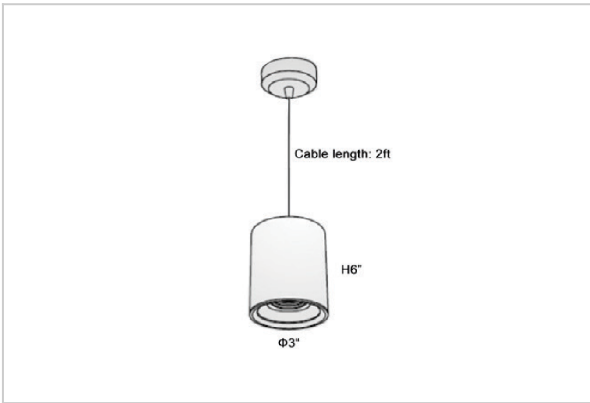

Flaxo Pendant Lights

ITEM SKU#: 662187505329

Product Code : IK-RFlaxoPL-15W-27K-BL-90C-20D

Voltage	100 - 277 V AC, 50-60 Hz
Lumen Output	1200lm
Power	15W
CCT	2700K
CRI	>90
Beam Angle	20°
Light Distribution	Medium
LED Light Source	Osram SOLERIQ S 19
Start Time	Instant
Driver	Stand Alone (included)
Operating Position	No Swiveling Type
Dimming	Triac Dimming / 0-10 V Dimming
Heads	Single Head
Finish	Black
Height	6"
Diameter	3"
Optics	Reflective Cup Structure
IP Rating	IP65
Application Area	Guest Room, Restaurant, Meeting Room, Club, Hall, Hotel Entrance

Beam Spread (Options)

Medium 20°		Flood 40°	
ft	Ø	ft	Ø
3.0	1.41	3.0	2.03
9.0	4.22	9.0	6.09
15.0	7.04	15.0	10.15

Flaxo is a technologically advanced LED Pendant Light that incorporates electronic gear and a high-quality lens with wide beam spread. While commonly used as task light, the unique and state-of-the-art design of this luminaire also enhances the overall aesthetics of your store.