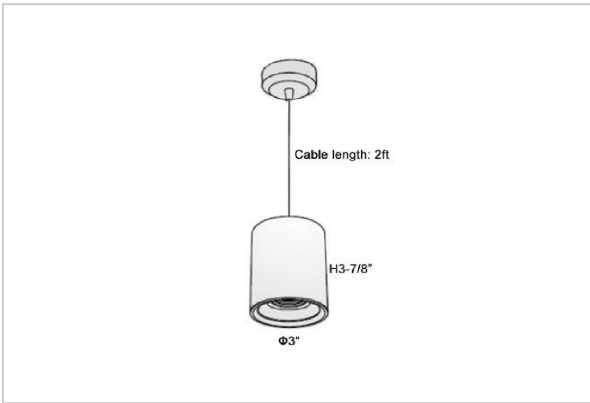

Flaxo Pendant Lights

ITEM SKU#: 662187505312

Product Code : IK-RFlaxoPL-8W-50K-BL-90C-20D

| | |
|--------------------|--|
| Voltage | 100 - 277 V AC, 50-60 Hz |
| Lumen Output | 760lm |
| Power | 8W |
| CCT | 5000K |
| CRI | >90 |
| Beam Angle | 20° |
| Light Distribution | Medium |
| LED Light Source | Osram SOLERIQ S 19 |
| Start Time | Instant |
| Driver | Stand Alone (included) |
| Operating Position | No Swiveling Type |
| Dimming | Triac Dimming / 0-10 V Dimming |
| Heads | Single Head |
| Finish | Black |
| Height | 3-7/8" |
| Diameter | 3" |
| Optics | Reflective Cup Structure |
| IP Rating | IP65 |
| Application Area | Guest Room, Restaurant, Meeting Room, Club, Hall, Hotel Entrance |

Beam Spread (Options)

| Medium 20° | | Flood 40° | |
|------------|------|-----------|-------|
| ft | Ø | ft | Ø |
| 3.0 | 1.41 | 3.0 | 2.03 |
| 9.0 | 4.22 | 9.0 | 6.09 |
| 15.0 | 7.04 | 15.0 | 10.15 |