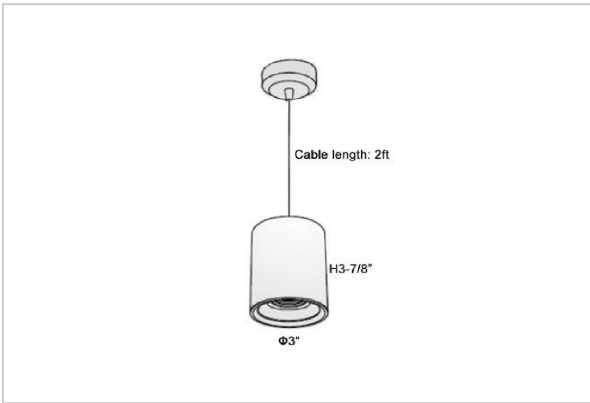

## Product Code : IK-RFlaxoPL-8W-40K-BL-90C-20D

Voltage	100 - 277 V AC, 50-60 Hz
Lumen Output	720lm
Power	8W
CCT	4000K
CRI	>90
Beam Angle	20°
Light Distribution	Medium
LED Light Source	Osram SOLERIQ S 19
Start Time	Instant
Driver	Stand Alone (included)
Operating Position	No Swiveling Type
Dimming	Triac Dimming / 0-10 V Dimming
Heads	Single Head
Finish	Black
Height	3-7/8"
Diameter	3"
Optics	Reflective Cup Structure
IP Rating	IP65
Application Area	Guest Room, Restaurant, Meeting Room, Club, Hall, Hotel Entrance

### Beam Spread (Options)

Medium 20°		Flood 40°	
ft	Ø	ft	Ø
3.0	1.41	3.0	2.03
9.0	4.22	9.0	6.09
15.0	7.04	15.0	10.15

Flaxo is a technologically advanced LED Pendant Light that incorporates electronic gear and a high-quality lens with wide beam spread. While commonly used as task light, the unique and state-of-the-art design of this luminaire also enhances the overall aesthetics of your store.