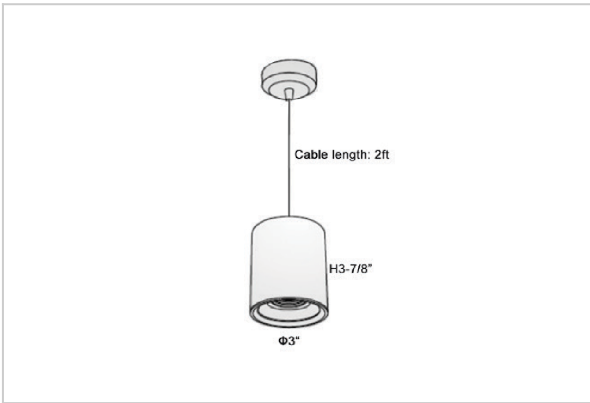

## Product Code : IK-RFlaxoPL-8W-30K-BL-90C-20D

Voltage	100 - 277 V AC, 50-60 Hz
Lumen Output	680lm
Power	8W
CCT	3000K
CRI	>90
Beam Angle	20°
Light Distribution	Medium
LED Light Source	Osram SOLERIQ S 19
Start Time	Instant
Driver	Stand Alone (included)
Operating Position	No Swiveling Type
Dimming	Triac Dimming / 0-10 V Dimming
Heads	Single Head
Finish	Black
Height	3-7/8"
Diameter	3"
Optics	Reflective Cup Structure
IP Rating	IP65
Application Area	Guest Room, Restaurant, Meeting Room, Club, Hall, Hotel Entrance

### Beam Spread (Options)

Medium 20°		Flood 40°	
ft	Ø	ft	Ø
3.0	1.41	3.0	2.03
9.0	4.22	9.0	6.09
15.0	7.04	15.0	10.15

Flaxo is a technologically advanced LED Pendant Light that incorporates electronic gear and a high-quality lens with wide beam spread. While commonly used as task light, the unique and state-of-the-art design of this luminaire also enhances the overall aesthetics of your store.