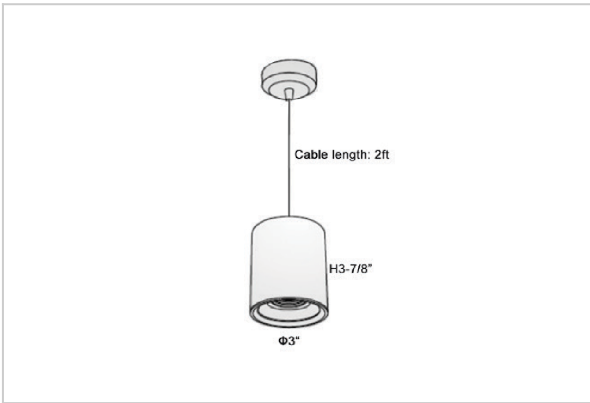

Flaxo Pendant Lights

ITEM SKU#: 662187505282

Product Code : IK-RFlaxoPL-8W-27K-BL-90C-20D

Voltage	100 - 277 V AC, 50-60 Hz
Lumen Output	640lm
Power	8W
CCT	2700K
CRI	>90
Beam Angle	20°
Light Distribution	Medium
LED Light Source	Osram SOLERIQ S 19
Start Time	Instant
Driver	Stand Alone (included)
Operating Position	No Swiveling Type
Dimming	Triac Dimming / 0-10 V Dimming
Heads	Single Head
Finish	Black
Height	3-7/8"
Diameter	3"
Optics	Reflective Cup Structure
IP Rating	IP65
Application Area	Guest Room, Restaurant, Meeting Room, Club, Hall, Hotel Entrance

Beam Spread (Options)

Medium 20°		Flood 40°	
ft	Ø	ft	Ø
3.0	1.41	3.0	2.03
9.0	4.22	9.0	6.09
15.0	7.04	15.0	10.15

Flaxo is a technologically advanced LED Pendant Light that incorporates electronic gear and a high-quality lens with wide beam spread. While commonly used as task light, the unique and state-of-the-art design of this luminaire also enhances the overall aesthetics of your store.