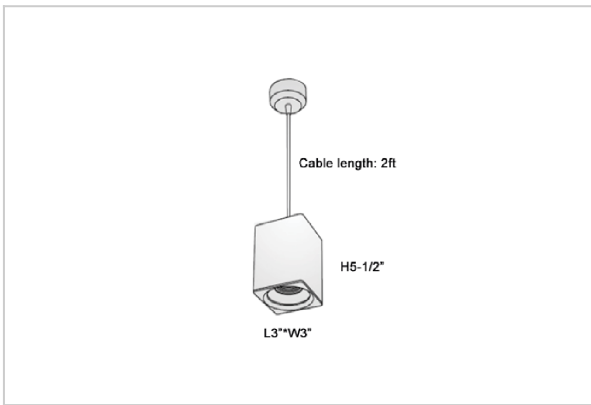

EOS Pendant Lights

ITEM SKU#: 662187505275

Product Code : IK-REosPL-30W-50K-WH-90C-45D

Voltage	100 - 277 V AC, 50-60 Hz
Lumen Output	2850lm
Power	30W
CCT	5000K
CRI	>90
Beam Angle	45°
Light Distribution	Flood
LED Light Source	Osram SOLERIQ S 19
Start Time	Instant
Driver	Stand Alone (included)
Operating Position	No Swiveling Type
Dimming	Triac Dimming / 0-10 V Dimming
Heads	Single Head
Finish	White
Length	4-1/2"
Height	6-1/4"
Optics	Reflective Cup Structure
Width (W)	4-1/2"
Application Area	Guest Room, Restaurant, Meeting Room, Club, Hall, Hotel Entrance

Beam Spread (Options)

Spot	15°	Medium	30°	Flood	45°
ft	Ø	ft	Ø	ft	Ø
3.0	0.72	3.0	1.41	3.0	2.03
9.0	2.15	9.0	4.22	9.0	6.09
15.0	3.58	15.0	7.04	15.0	10.15

Eos is a technologically advanced LED Pendant Light that incorporates electronic gear and a high-quality lens with wide beam spread. While commonly used as task light, the unique and state-of-the-art design of this luminaire also enhances the overall aesthetics of your store.