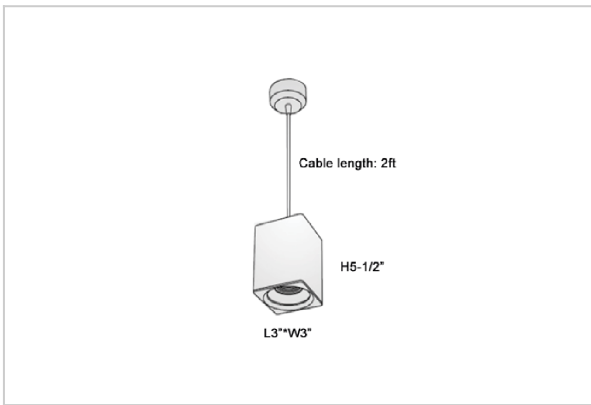

## Product Code : IK-REosPL-30W-50K-WH-90C-45D

Voltage	100 - 277 V AC, 50-60 Hz
Lumen Output	2850lm
Power	30W
CCT	5000K
CRI	>90
Beam Angle	45°
Light Distribution	Flood
LED Light Source	Osram SOLERIQ S 19
Start Time	Instant
Driver	Stand Alone (included)
Operating Position	No Swiveling Type
Dimming	Triac Dimming / 0-10 V Dimming
Heads	Single Head
Finish	White
Length	4-1/2"
Height	6-1/4"
Optics	Reflective Cup Structure
Width (W)	4-1/2"
Application Area	Guest Room, Restaurant, Meeting Room, Club, Hall, Hotel Entrance

### Beam Spread (Options)

Spot	15°	Medium	30°	Flood	45°
ft	Ø	ft	Ø	ft	Ø
3.0	0.72	3.0	1.41	3.0	2.03
9.0	2.15	9.0	4.22	9.0	6.09
15.0	3.58	15.0	7.04	15.0	10.15

Eos is a technologically advanced LED Pendant Light that incorporates electronic gear and a high-quality lens with wide beam spread. While commonly used as task light, the unique and state-of-the-art design of this luminaire also enhances the overall aesthetics of your store.