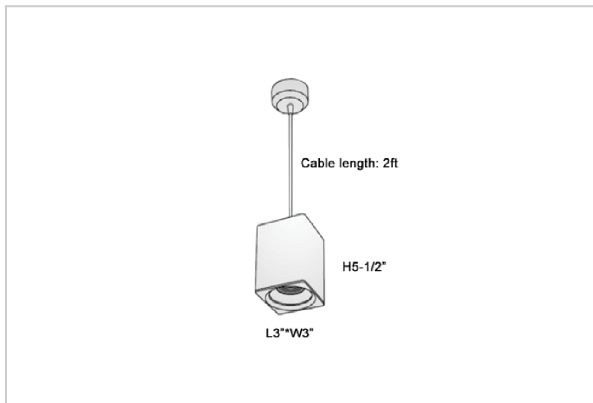

EOS Pendant Lights

ITEM SKU#: 662187505275

Product Code : IK-REosPL-30W-50K-WH-90C-45D

Voltage	100 - 277 V AC, 50-60 Hz
Lumen Output	2850lm
Power	30W
CCT	5000K
CRI	>90
Beam Angle	45°
Light Distribution	Flood
LED Light Source	Osram SOLERIQ S 19
Start Time	Instant
Driver	Stand Alone (included)
Operating Position	No Swiveling Type
Dimming	Triac Dimming / 0-10 V Dimming
Heads	Single Head
Finish	White
Length	4-1/2"
Height	6-1/4"
Optics	Reflective Cup Structure
Width (W)	4-1/2"
Application Area	Guest Room, Restaurant, Meeting Room, Club, Hall, Hotel Entrance

Beam Spread (Options)

Spot	15°	Medium	30°	Flood	45°
ft	Ø	ft	Ø	ft	Ø
3.0	0.72	3.0	1.41	3.0	2.03
9.0	2.15	9.0	4.22	9.0	6.09
15.0	3.58	15.0	7.04	15.0	10.15

Eos is a technologically advanced LED Pendant Light that incorporates electronic gear and a high-quality lens with wide beam spread. While commonly used as task light, the unique and state-of-the-art design of this luminaire also enhances the overall aesthetics of your store.