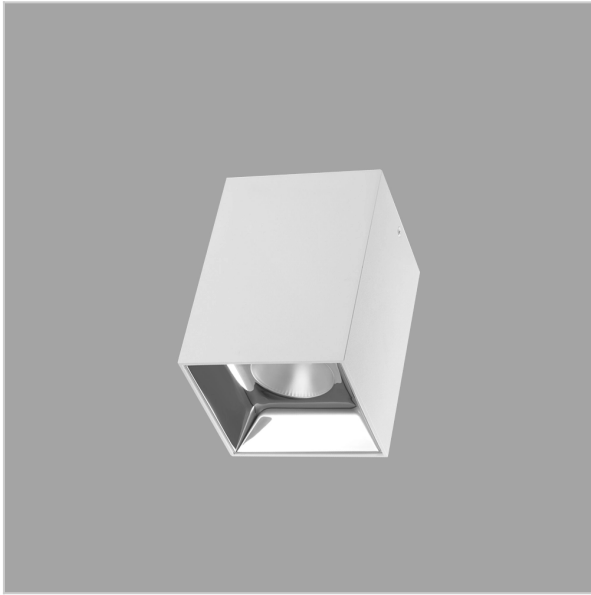

EOS Pendant Lights

ITEM SKU#: 662187505251

Product Code : IK-REosPL-30W-30K-WH-90C-45D

Voltage	100 - 277 V AC, 50-60 Hz
Lumen Output	2550lm
Power	30W
CCT	3000K
CRI	>90
Beam Angle	45°
Light Distribution	Flood
LED Light Source	Osram SOLERIQ S 19
Start Time	Instant
Driver	Stand Alone (included)
Operating Position	No Swiveling Type
Dimming	Triac Dimming / 0-10 V Dimming
Heads	Single Head
Finish	White
Length	4-1/2"
Height	6-1/4"
Optics	Reflective Cup Structure
Width (W)	4-1/2"
Application Area	Guest Room, Restaurant, Meeting Room, Club, Hall, Hotel Entrance

Beam Spread (Options)

Spot	15°	Medium	30°	Flood	45°
ft	Ø	ft	Ø	ft	Ø
3.0	0.72	3.0	1.41	3.0	2.03
9.0	2.15	9.0	4.22	9.0	6.09
15.0	3.58	15.0	7.04	15.0	10.15

Eos is a technologically advanced LED Pendant Light that incorporates electronic gear and a high-quality lens with wide beam spread. While commonly used as task light, the unique and state-of-the-art design of this luminaire also enhances the overall aesthetics of your store.