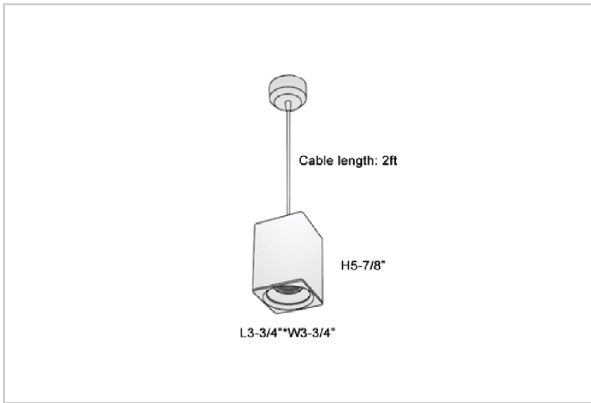

## Product Code : IK-REosPL-20W-30K-WH-90C-45D

Voltage	100 - 277 V AC, 50-60 Hz
Lumen Output	1700lm
Power	20W
CCT	3000K
CRI	>90
Beam Angle	45°
Light Distribution	Flood
LED Light Source	Osram SOLERIQ S 19
Start Time	Instant
Driver	Stand Alone (included)
Operating Position	No Swiveling Type
Dimming	Triac Dimming / 0-10 V Dimming
Heads	Single Head
Finish	White
Length	3-3/4"
Height	5-7/8"
Optics	Reflective Cup Structure
Width (W)	3-3/4"
Application Area	Guest Room, Restaurant, Meeting Room, Club, Hall, Hotel Entrance

### Beam Spread (Options)

Spot	15°		Medium 30°		Flood 45°	
	ft	Ø	ft	Ø	ft	Ø
3.0	0.72	3.0	1.41	3.0	2.03	
9.0	2.15	9.0	4.22	9.0	6.09	
15.0	3.58	15.0	7.04	15.0	10.15	

Eos is a technologically advanced LED Pendant Light that incorporates electronic gear and a high-quality lens with wide beam spread. While commonly used as task light, the unique and state-of-the-art design of this luminaire also enhances the overall aesthetics of your store.