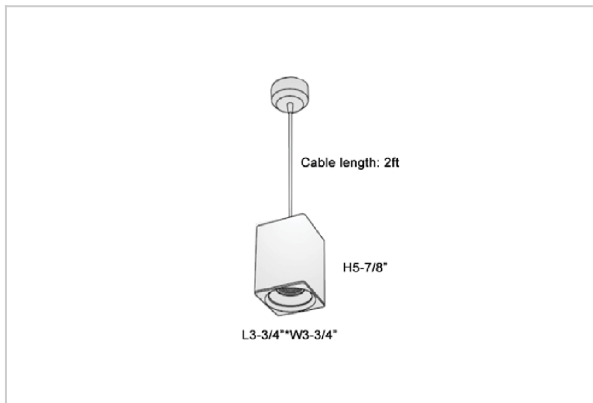

## Product Code : IK-REosPL-20W-27K-WH-90C-45D

Voltage	100 - 277 V AC, 50-60 Hz
Lumen Output	1600lm
Power	20W
CCT	2700K
CRI	>90
Beam Angle	45°
Light Distribution	Flood
LED Light Source	Osram SOLERIQ S 19
Start Time	Instant
Driver	Stand Alone (included)
Operating Position	No Swiveling Type
Dimming	Triac Dimming / 0-10 V Dimming
Heads	Single Head
Finish	White
Length	3-3/4"
Height	5-7/8"
Optics	Reflective Cup Structure
Width (W)	3-3/4"
Application Area	Guest Room, Restaurant, Meeting Room, Club, Hall, Hotel Entrance

### Beam Spread (Options)

Spot	15°	Medium	30°	Flood	45°
ft	Ø	ft	Ø	ft	Ø
3.0	0.72	3.0	1.41	3.0	2.03
9.0	2.15	9.0	4.22	9.0	6.09
15.0	3.58	15.0	7.04	15.0	10.15

Eos is a technologically advanced LED Pendant Light that incorporates electronic gear and a high-quality lens with wide beam spread. While commonly used as task light, the unique and state-of-the-art design of this luminaire also enhances the overall aesthetics of your store.