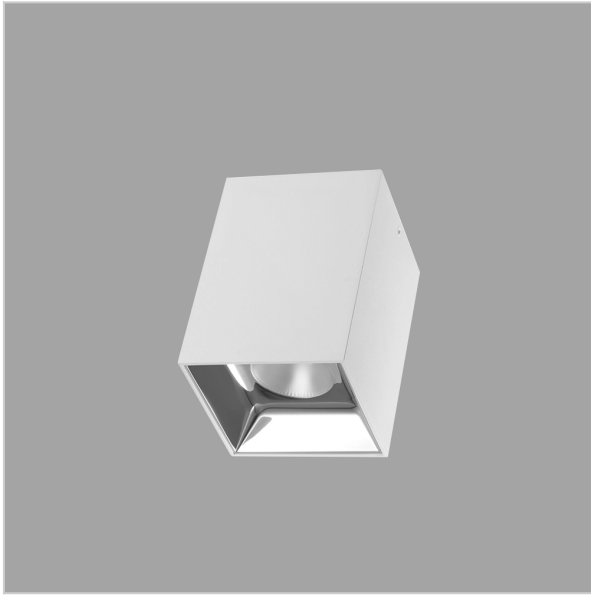

# EOS Pendant Lights

ITEM SKU#: 662187505190

## Product Code : IK-REosPL-20W-27K-WH-90C-45D

Voltage	100 - 277 V AC, 50-60 Hz
Lumen Output	1600lm
Power	20W
CCT	2700K
CRI	>90
Beam Angle	45°
Light Distribution	Flood
LED Light Source	Osram SOLERIQ S 19
Start Time	Instant
Driver	Stand Alone (included)
Operating Position	No Swiveling Type
Dimming	Triac Dimming / 0-10 V Dimming
Heads	Single Head
Finish	White
Length	3-3/4"
Height	5-7/8"
Optics	Reflective Cup Structure
Width (W)	3-3/4"
Application Area	Guest Room, Restaurant, Meeting Room, Club, Hall, Hotel Entrance

### Beam Spread (Options)

Spot	15°		Medium 30°		Flood 45°	
	ft	Ø	ft	Ø	ft	Ø
3.0	0.72	3.0	1.41	3.0	2.03	
9.0	2.15	9.0	4.22	9.0	6.09	
15.0	3.58	15.0	7.04	15.0	10.15	

Eos is a technologically advanced LED Pendant Light that incorporates electronic gear and a high-quality lens with wide beam spread. While commonly used as task light, the unique and state-of-the-art design of this luminaire also enhances the overall aesthetics of your store.