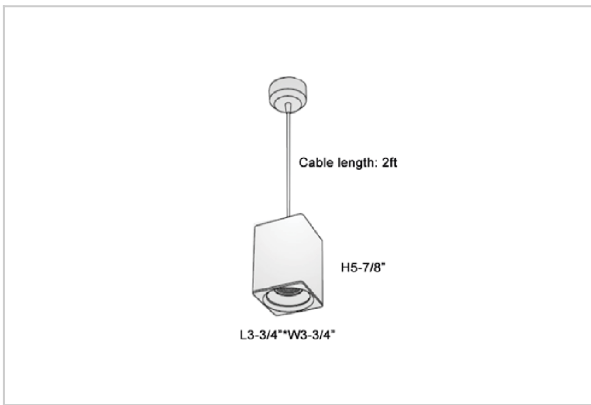

## Product Code : IK-REosPL-20W-27K-WH-90C-45D

Voltage	100 - 277 V AC, 50-60 Hz
Lumen Output	1600lm
Power	20W
CCT	2700K
CRI	>90
Beam Angle	45°
Light Distribution	Flood
LED Light Source	Osram SOLERIQ S 19
Start Time	Instant
Driver	Stand Alone (included)
Operating Position	No Swiveling Type
Dimming	Triac Dimming / 0-10 V Dimming
Heads	Single Head
Finish	White
Length	3-3/4"
Height	5-7/8"
Optics	Reflective Cup Structure
Width (W)	3-3/4"
Application Area	Guest Room, Restaurant, Meeting Room, Club, Hall, Hotel Entrance

### Beam Spread (Options)

Spot	15°		Medium 30°		Flood 45°	
	ft	Ø	ft	Ø	ft	Ø
3.0	0.72	3.0	1.41	3.0	2.03	
9.0	2.15	9.0	4.22	9.0	6.09	
15.0	3.58	15.0	7.04	15.0	10.15	

Eos is a technologically advanced LED Pendant Light that incorporates electronic gear and a high-quality lens with wide beam spread. While commonly used as task light, the unique and state-of-the-art design of this luminaire also enhances the overall aesthetics of your store.