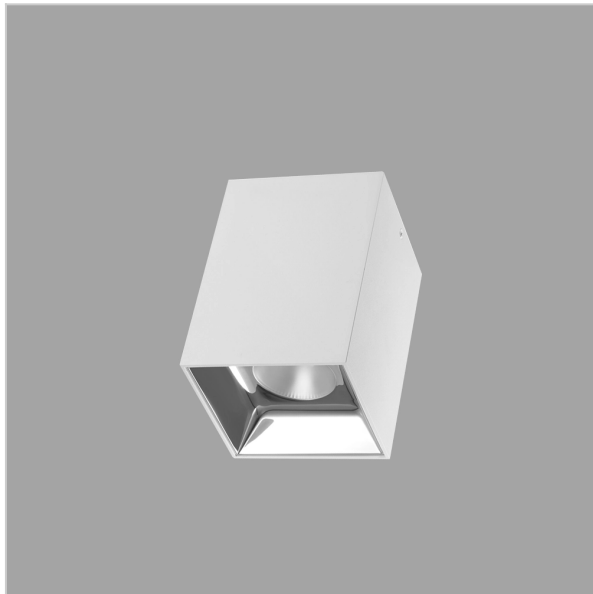

# EOS Pendant Lights

ITEM SKU#: 662187505190

## Product Code : IK-REosPL-20W-27K-WH-90C-45D

Voltage	100 - 277 V AC, 50-60 Hz
Lumen Output	1600lm
Power	20W
CCT	2700K
CRI	>90
Beam Angle	45°
Light Distribution	Flood
LED Light Source	Osram SOLERIQ S 19
Start Time	Instant
Driver	Stand Alone (included)
Operating Position	No Swiveling Type
Dimming	Triac Dimming / 0-10 V Dimming
Heads	Single Head
Finish	White
Length	3-3/4"
Height	5-7/8"
Optics	Reflective Cup Structure
Width (W)	3-3/4"
Application Area	Guest Room, Restaurant, Meeting Room, Club, Hall, Hotel Entrance

### Beam Spread (Options)

Spot	15°	Medium	30°	Flood	45°
ft	Ø	ft	Ø	ft	Ø
3.0	0.72	3.0	1.41	3.0	2.03
9.0	2.15	9.0	4.22	9.0	6.09
15.0	3.58	15.0	7.04	15.0	10.15

Eos is a technologically advanced LED Pendant Light that incorporates electronic gear and a high-quality lens with wide beam spread. While commonly used as task light, the unique and state-of-the-art design of this luminaire also enhances the overall aesthetics of your store.