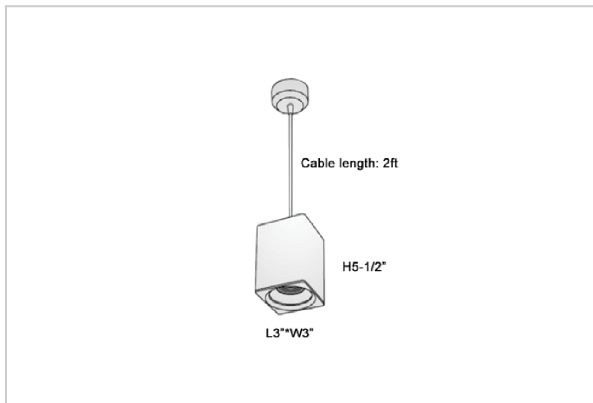

EOS Pendant Lights

ITEM SKU#: 662187505183

Product Code : IK-REosPL-15W-50K-WH-90C-45D

Voltage	100 - 277 V AC, 50-60 Hz
Lumen Output	1425lm
Power	15W
CCT	5000K
CRI	>90
Beam Angle	45°
Light Distribution	Flood
LED Light Source	Osram SOLERIQ S 19
Start Time	Instant
Driver	Stand Alone (included)
Operating Position	No Swiveling Type
Dimming	Triac Dimming / 0-10 V Dimming
Heads	Single Head
Finish	White
Length	3"
Height	5-1/2"
Optics	Reflective Cup Structure
Width (W)	3"
Application Area	Guest Room, Restaurant, Meeting Room, Club, Hall, Hotel Entrance

Beam Spread (Options)

Spot	15°	Medium	30°	Flood	45°
ft	Ø	ft	Ø	ft	Ø
3.0	0.72	3.0	1.41	3.0	2.03
9.0	2.15	9.0	4.22	9.0	6.09
15.0	3.58	15.0	7.04	15.0	10.15

Eos is a technologically advanced LED Pendant Light that incorporates electronic gear and a high-quality lens with wide beam spread. While commonly used as task light, the unique and state-of-the-art design of this luminaire also enhances the overall aesthetics of your store.