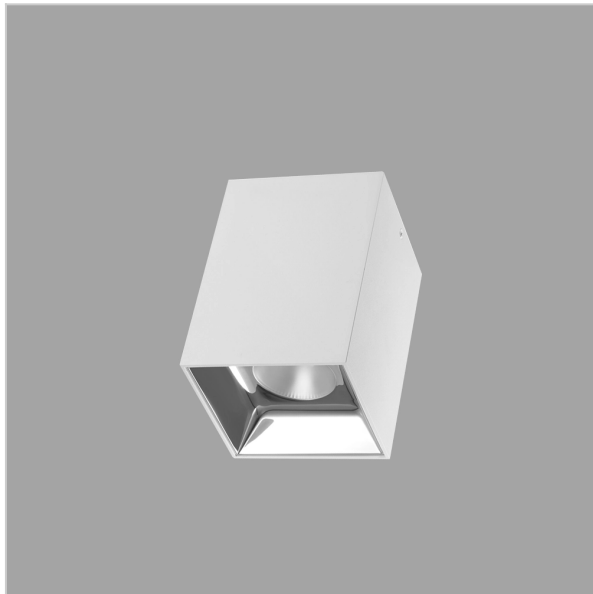

EOS Pendant Lights

ITEM SKU#: 662187505183

Product Code : IK-REosPL-15W-50K-WH-90C-45D

Voltage	100 - 277 V AC, 50-60 Hz
Lumen Output	1425lm
Power	15W
CCT	5000K
CRI	>90
Beam Angle	45°
Light Distribution	Flood
LED Light Source	Osram SOLERIQ S 19
Start Time	Instant
Driver	Stand Alone (included)
Operating Position	No Swiveling Type
Dimming	Triac Dimming / 0-10 V Dimming
Heads	Single Head
Finish	White
Length	3"
Height	5-1/2"
Optics	Reflective Cup Structure
Width (W)	3"
Application Area	Guest Room, Restaurant, Meeting Room, Club, Hall, Hotel Entrance

Beam Spread (Options)

Spot	15°	Medium	30°	Flood	45°
ft	Ø	ft	Ø	ft	Ø
3.0	0.72	3.0	1.41	3.0	2.03
9.0	2.15	9.0	4.22	9.0	6.09
15.0	3.58	15.0	7.04	15.0	10.15

Eos is a technologically advanced LED Pendant Light that incorporates electronic gear and a high-quality lens with wide beam spread. While commonly used as task light, the unique and state-of-the-art design of this luminaire also enhances the overall aesthetics of your store.