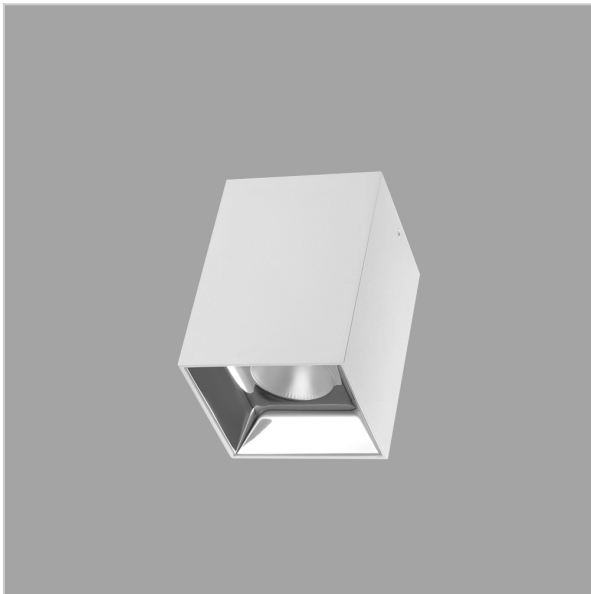

EOS Pendant Lights

ITEM SKU#: 662187505183

Product Code : IK-REosPL-15W-50K-WH-90C-45D

Voltage	100 - 277 V AC, 50-60 Hz
Lumen Output	1425lm
Power	15W
CCT	5000K
CRI	>90
Beam Angle	45°
Light Distribution	Flood
LED Light Source	Osram SOLERIQ S 19
Start Time	Instant
Driver	Stand Alone (included)
Operating Position	No Swiveling Type
Dimming	Triac Dimming / 0-10 V Dimming
Heads	Single Head
Finish	White
Length	3"
Height	5-1/2"
Optics	Reflective Cup Structure
Width (W)	3"
Application Area	Guest Room, Restaurant, Meeting Room, Club, Hall, Hotel Entrance

Beam Spread (Options)

Spot	15°	Medium	30°	Flood	45°
ft	Ø	ft	Ø	ft	Ø
3.0	0.72	3.0	1.41	3.0	2.03
9.0	2.15	9.0	4.22	9.0	6.09
15.0	3.58	15.0	7.04	15.0	10.15

Eos is a technologically advanced LED Pendant Light that incorporates electronic gear and a high-quality lens with wide beam spread. While commonly used as task light, the unique and state-of-the-art design of this luminaire also enhances the overall aesthetics of your store.