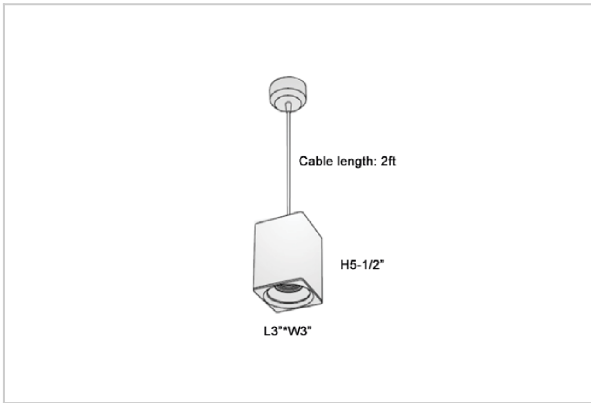

EOS Pendant Lights

ITEM SKU#: 662187505176

Product Code : IK-REosPL-15W-40K-WH-90C-45D

Voltage	100 - 277 V AC, 50-60 Hz
Lumen Output	1350lm
Power	15W
CCT	4000K
CRI	>90
Beam Angle	45°
Light Distribution	Flood
LED Light Source	Osram SOLERIQ S 19
Start Time	Instant
Driver	Stand Alone (included)
Operating Position	No Swiveling Type
Dimming	Triac Dimming / 0-10 V Dimming
Heads	Single Head
Finish	White
Length	3"
Height	5-1/2"
Optics	Reflective Cup Structure
Width (W)	3"
Application Area	Guest Room, Restaurant, Meeting Room, Club, Hall, Hotel Entrance

Beam Spread (Options)

Spot	15°	Medium	30°	Flood	45°
ft	Ø	ft	Ø	ft	Ø
3.0	0.72	3.0	1.41	3.0	2.03
9.0	2.15	9.0	4.22	9.0	6.09
15.0	3.58	15.0	7.04	15.0	10.15

Eos is a technologically advanced LED Pendant Light that incorporates electronic gear and a high-quality lens with wide beam spread. While commonly used as task light, the unique and state-of-the-art design of this luminaire also enhances the overall aesthetics of your store.