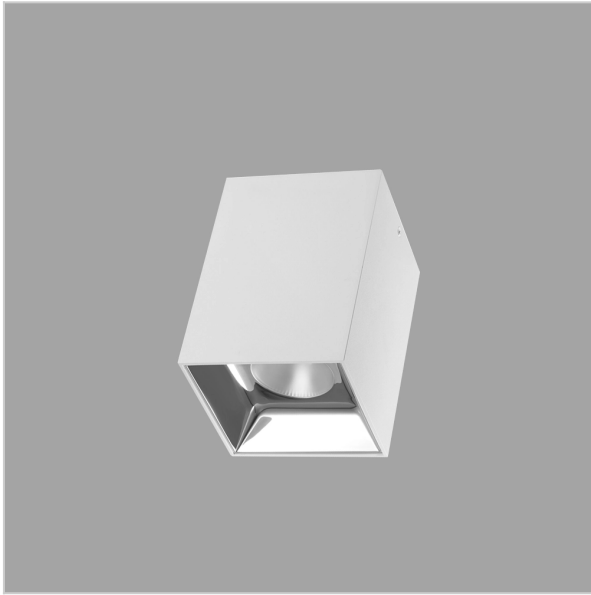

EOS Pendant Lights

ITEM SKU#: 662187505176

Product Code : IK-REosPL-15W-40K-WH-90C-45D

Voltage	100 - 277 V AC, 50-60 Hz
Lumen Output	1350lm
Power	15W
CCT	4000K
CRI	>90
Beam Angle	45°
Light Distribution	Flood
LED Light Source	Osram SOLERIQ S 19
Start Time	Instant
Driver	Stand Alone (included)
Operating Position	No Swiveling Type
Dimming	Triac Dimming / 0-10 V Dimming
Heads	Single Head
Finish	White
Length	3"
Height	5-1/2"
Optics	Reflective Cup Structure
Width (W)	3"
Application Area	Guest Room, Restaurant, Meeting Room, Club, Hall, Hotel Entrance

Beam Spread (Options)

Spot	15°	Medium	30°	Flood	45°
ft	Ø	ft	Ø	ft	Ø
3.0	0.72	3.0	1.41	3.0	2.03
9.0	2.15	9.0	4.22	9.0	6.09
15.0	3.58	15.0	7.04	15.0	10.15

Eos is a technologically advanced LED Pendant Light that incorporates electronic gear and a high-quality lens with wide beam spread. While commonly used as task light, the unique and state-of-the-art design of this luminaire also enhances the overall aesthetics of your store.