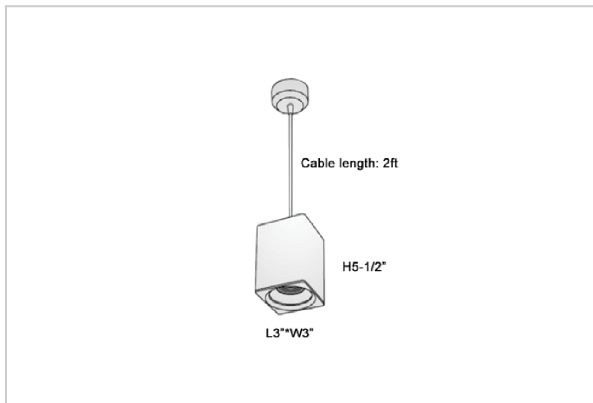

## Product Code : IK-REosPL-15W-30K-WH-90C-45D

Voltage	100 - 277 V AC, 50-60 Hz
Lumen Output	1275lm
Power	15W
CCT	3000K
CRI	>90
Beam Angle	45°
Light Distribution	Flood
LED Light Source	Osram SOLERIQ S 19
Start Time	Instant
Driver	Stand Alone (included)
Operating Position	No Swiveling Type
Dimming	Triac Dimming / 0-10 V Dimming
Heads	Single Head
Finish	White
Length	3"
Height	5-1/2"
Optics	Reflective Cup Structure
Width (W)	3"
Application Area	Guest Room, Restaurant, Meeting Room, Club, Hall, Hotel Entrance

### Beam Spread (Options)

Spot	15°	Medium	30°	Flood	45°
ft	Ø	ft	Ø	ft	Ø
3.0	0.72	3.0	1.41	3.0	2.03
9.0	2.15	9.0	4.22	9.0	6.09
15.0	3.58	15.0	7.04	15.0	10.15

Eos is a technologically advanced LED Pendant Light that incorporates electronic gear and a high-quality lens with wide beam spread. While commonly used as task light, the unique and state-of-the-art design of this luminaire also enhances the overall aesthetics of your store.