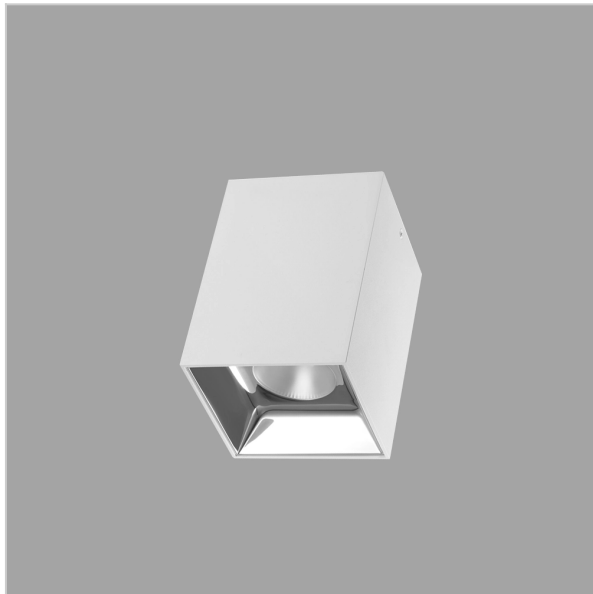

# EOS Pendant Lights

ITEM SKU#: 662187505169

## Product Code : IK-REosPL-15W-30K-WH-90C-45D

Voltage	100 - 277 V AC, 50-60 Hz
Lumen Output	1275lm
Power	15W
CCT	3000K
CRI	>90
Beam Angle	45°
Light Distribution	Flood
LED Light Source	Osram SOLERIQ S 19
Start Time	Instant
Driver	Stand Alone (included)
Operating Position	No Swiveling Type
Dimming	Triac Dimming / 0-10 V Dimming
Heads	Single Head
Finish	White
Length	3"
Height	5-1/2"
Optics	Reflective Cup Structure
Width (W)	3"
Application Area	Guest Room, Restaurant, Meeting Room, Club, Hall, Hotel Entrance

### Beam Spread (Options)

Spot	15°	Medium	30°	Flood	45°
ft	Ø	ft	Ø	ft	Ø
3.0	0.72	3.0	1.41	3.0	2.03
9.0	2.15	9.0	4.22	9.0	6.09
15.0	3.58	15.0	7.04	15.0	10.15

Eos is a technologically advanced LED Pendant Light that incorporates electronic gear and a high-quality lens with wide beam spread. While commonly used as task light, the unique and state-of-the-art design of this luminaire also enhances the overall aesthetics of your store.