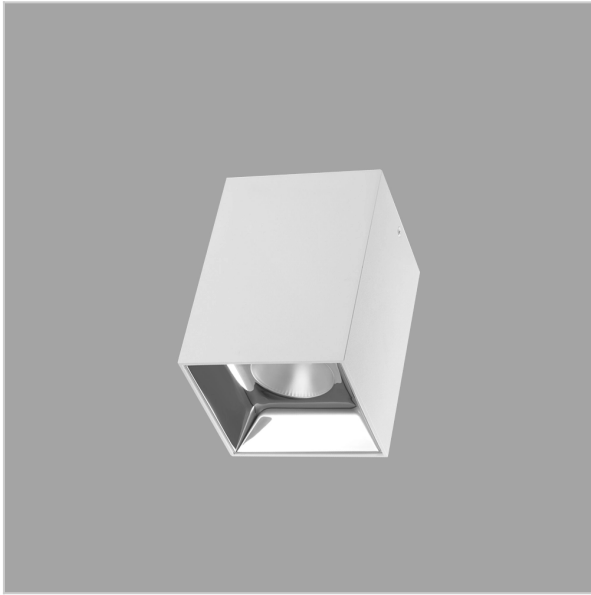

EOS Pendant Lights

ITEM SKU#: 662187505145

Product Code : IK-REosPL-8W-50K-WH-90C-45D

Voltage	100 - 277 V AC, 50-60 Hz
Lumen Output	760lm
Power	8W
CCT	5000K
CRI	>90
Beam Angle	45°
Light Distribution	Flood
LED Light Source	Osram SOLERIQ S 19
Start Time	Instant
Driver	Stand Alone (included)
Operating Position	No Swiveling Type
Dimming	Triac Dimming / 0-10 V Dimming
Heads	Single Head
Finish	White
Length	3"
Height	5-1/2"
Optics	Reflective Cup Structure
Width (W)	3"
Application Area	Guest Room, Restaurant, Meeting Room, Club, Hall, Hotel Entrance

Beam Spread (Options)

Spot	15°	Medium	30°	Flood	45°
ft	Ø	ft	Ø	ft	Ø
3.0	0.72	3.0	1.41	3.0	2.03
9.0	2.15	9.0	4.22	9.0	6.09
15.0	3.58	15.0	7.04	15.0	10.15

Eos is a technologically advanced LED Pendant Light that incorporates electronic gear and a high-quality lens with wide beam spread. While commonly used as task light, the unique and state-of-the-art design of this luminaire also enhances the overall aesthetics of your store.