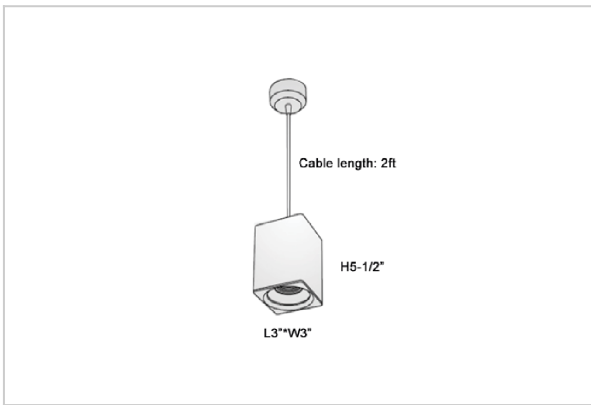

EOS Pendant Lights

ITEM SKU#: 662187505145

Product Code : IK-REosPL-8W-50K-WH-90C-45D

Voltage	100 - 277 V AC, 50-60 Hz
Lumen Output	760lm
Power	8W
CCT	5000K
CRI	>90
Beam Angle	45°
Light Distribution	Flood
LED Light Source	Osram SOLERIQ S 19
Start Time	Instant
Driver	Stand Alone (included)
Operating Position	No Swiveling Type
Dimming	Triac Dimming / 0-10 V Dimming
Heads	Single Head
Finish	White
Length	3"
Height	5-1/2"
Optics	Reflective Cup Structure
Width (W)	3"
Application Area	Guest Room, Restaurant, Meeting Room, Club, Hall, Hotel Entrance

Beam Spread (Options)

Spot	15°	Medium	30°	Flood	45°
ft	Ø	ft	Ø	ft	Ø
3.0	0.72	3.0	1.41	3.0	2.03
9.0	2.15	9.0	4.22	9.0	6.09
15.0	3.58	15.0	7.04	15.0	10.15

Eos is a technologically advanced LED Pendant Light that incorporates electronic gear and a high-quality lens with wide beam spread. While commonly used as task light, the unique and state-of-the-art design of this luminaire also enhances the overall aesthetics of your store.