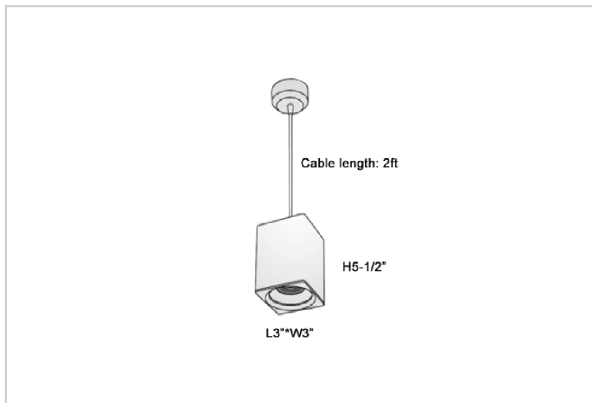

EOS Pendant Lights

ITEM SKU#: 662187505138

Product Code : IK-REosPL-8W-40K-WH-90C-45D

Voltage	100 - 277 V AC, 50-60 Hz
Lumen Output	720lm
Power	8W
CCT	4000K
CRI	>90
Beam Angle	45°
Light Distribution	Flood
LED Light Source	Osram SOLERIQ S 19
Start Time	Instant
Driver	Stand Alone (included)
Operating Position	No Swiveling Type
Dimming	Triac Dimming / 0-10 V Dimming
Heads	Single Head
Finish	White
Length	3"
Height	5-1/2"
Optics	Reflective Cup Structure
Width (W)	3"
Application Area	Guest Room, Restaurant, Meeting Room, Club, Hall, Hotel Entrance

Beam Spread (Options)

Spot	15°	Medium	30°	Flood	45°
ft	Ø	ft	Ø	ft	Ø
3.0	0.72	3.0	1.41	3.0	2.03
9.0	2.15	9.0	4.22	9.0	6.09
15.0	3.58	15.0	7.04	15.0	10.15

Eos is a technologically advanced LED Pendant Light that incorporates electronic gear and a high-quality lens with wide beam spread. While commonly used as task light, the unique and state-of-the-art design of this luminaire also enhances the overall aesthetics of your store.