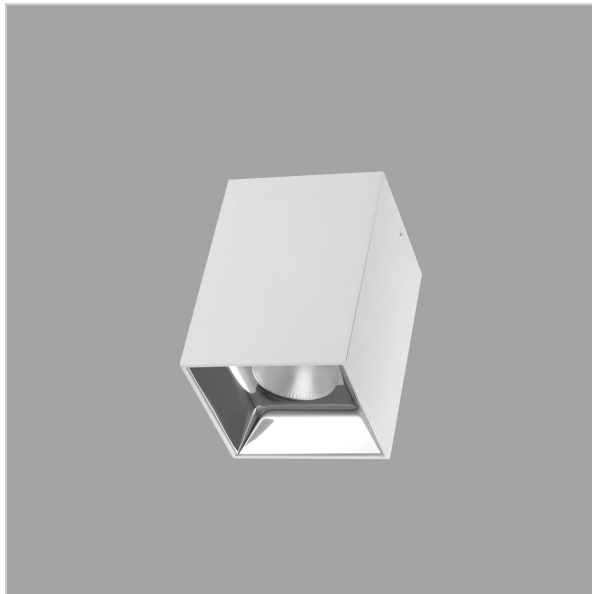

EOS Pendant Lights

ITEM SKU#: 662187505138

Product Code : IK-REosPL-8W-40K-WH-90C-45D

Voltage	100 - 277 V AC, 50-60 Hz
Lumen Output	720lm
Power	8W
CCT	4000K
CRI	>90
Beam Angle	45°
Light Distribution	Flood
LED Light Source	Osram SOLERIQ S 19
Start Time	Instant
Driver	Stand Alone (included)
Operating Position	No Swiveling Type
Dimming	Triac Dimming / 0-10 V Dimming
Heads	Single Head
Finish	White
Length	3"
Height	5-1/2"
Optics	Reflective Cup Structure
Width (W)	3"
Application Area	Guest Room, Restaurant, Meeting Room, Club, Hall, Hotel Entrance

Beam Spread (Options)

Spot	15°	Medium	30°	Flood	45°
ft	Ø	ft	Ø	ft	Ø
3.0	0.72	3.0	1.41	3.0	2.03
9.0	2.15	9.0	4.22	9.0	6.09
15.0	3.58	15.0	7.04	15.0	10.15

Eos is a technologically advanced LED Pendant Light that incorporates electronic gear and a high-quality lens with wide beam spread. While commonly used as task light, the unique and state-of-the-art design of this luminaire also enhances the overall aesthetics of your store.