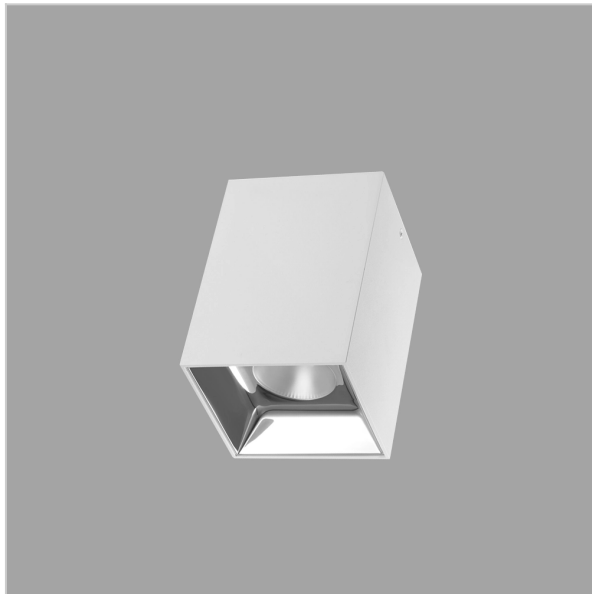

EOS Pendant Lights

ITEM SKU#: 662187505121

Product Code : IK-REosPL-8W-30K-WH-90C-45D

Voltage	100 - 277 V AC, 50-60 Hz
Lumen Output	680lm
Power	8W
CCT	3000K
CRI	>90
Beam Angle	45°
Light Distribution	Flood
LED Light Source	Osram SOLERIQ S 19
Start Time	Instant
Driver	Stand Alone (included)
Operating Position	No Swiveling Type
Dimming	Triac Dimming / 0-10 V Dimming
Heads	Single Head
Finish	White
Length	3"
Height	5-1/2"
Optics	Reflective Cup Structure
Width (W)	3"
Application Area	Guest Room, Restaurant, Meeting Room, Club, Hall, Hotel Entrance

Beam Spread (Options)

Spot	15°	Medium	30°	Flood	45°
ft	Ø	ft	Ø	ft	Ø
3.0	0.72	3.0	1.41	3.0	2.03
9.0	2.15	9.0	4.22	9.0	6.09
15.0	3.58	15.0	7.04	15.0	10.15

Eos is a technologically advanced LED Pendant Light that incorporates electronic gear and a high-quality lens with wide beam spread. While commonly used as task light, the unique and state-of-the-art design of this luminaire also enhances the overall aesthetics of your store.