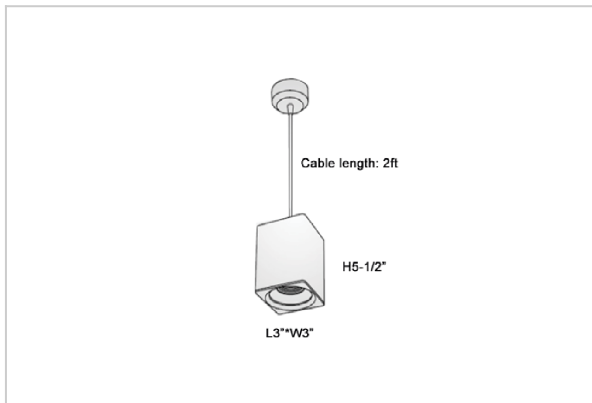

EOS Pendant Lights

ITEM SKU#: 662187505121

Product Code : IK-REosPL-8W-30K-WH-90C-45D

Voltage	100 - 277 V AC, 50-60 Hz
Lumen Output	680lm
Power	8W
CCT	3000K
CRI	>90
Beam Angle	45°
Light Distribution	Flood
LED Light Source	Osram SOLERIQ S 19
Start Time	Instant
Driver	Stand Alone (included)
Operating Position	No Swiveling Type
Dimming	Triac Dimming / 0-10 V Dimming
Heads	Single Head
Finish	White
Length	3"
Height	5-1/2"
Optics	Reflective Cup Structure
Width (W)	3"
Application Area	Guest Room, Restaurant, Meeting Room, Club, Hall, Hotel Entrance

Beam Spread (Options)

Spot	15°	Medium	30°	Flood	45°
ft	Ø	ft	Ø	ft	Ø
3.0	0.72	3.0	1.41	3.0	2.03
9.0	2.15	9.0	4.22	9.0	6.09
15.0	3.58	15.0	7.04	15.0	10.15

Eos is a technologically advanced LED Pendant Light that incorporates electronic gear and a high-quality lens with wide beam spread. While commonly used as task light, the unique and state-of-the-art design of this luminaire also enhances the overall aesthetics of your store.