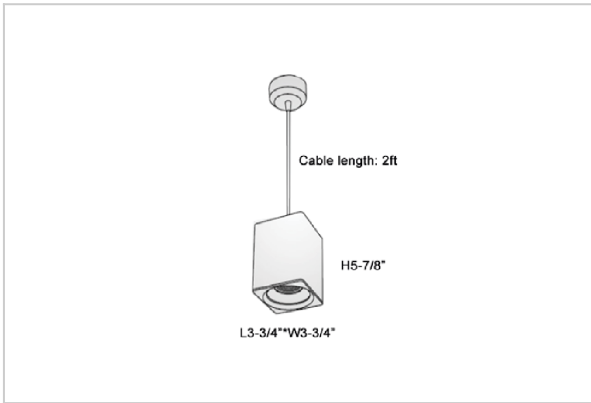

## Product Code : IK-REosPL-20W-50K-BL-90C-45D

Voltage	100 - 277 V AC, 50-60 Hz
Lumen Output	1900lm
Power	20W
CCT	5000K
CRI	>90
Beam Angle	45°
Light Distribution	Flood
LED Light Source	Osram SOLERIQ S 19
Start Time	Instant
Driver	Stand Alone (included)
Operating Position	No Swiveling Type
Dimming	Triac Dimming / 0-10 V Dimming
Heads	Single Head
Finish	Black
Length	3-3/4"
Height	5-7/8"
Optics	Reflective Cup Structure
Width (W)	3-3/4"
Application Area	Guest Room, Restaurant, Meeting Room, Club, Hall, Hotel Entrance

### Beam Spread (Options)

Spot	15°	Medium	30°	Flood	45°
ft	Ø	ft	Ø	ft	Ø
3.0	0.72	3.0	1.41	3.0	2.03
9.0	2.15	9.0	4.22	9.0	6.09
15.0	3.58	15.0	7.04	15.0	10.15

Eos is a technologically advanced LED Pendant Light that incorporates electronic gear and a high-quality lens with wide beam spread. While commonly used as task light, the unique and state-of-the-art design of this luminaire also enhances the overall aesthetics of your store.