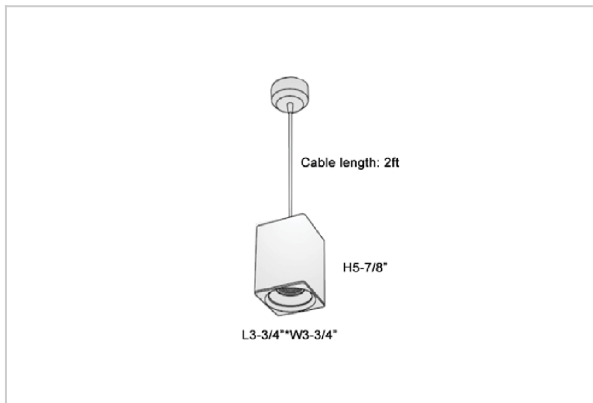

## Product Code : IK-REosPL-20W-30K-BL-90C-45D

Voltage	100 - 277 V AC, 50-60 Hz
Lumen Output	1700lm
Power	20W
CCT	3000K
CRI	>90
Beam Angle	45°
Light Distribution	Flood
LED Light Source	Osram SOLERIQ S 19
Start Time	Instant
Driver	Stand Alone (included)
Operating Position	No Swiveling Type
Dimming	Triac Dimming / 0-10 V Dimming
Heads	Single Head
Finish	Black
Length	3-3/4"
Height	5-7/8"
Optics	Reflective Cup Structure
Width (W)	3-3/4"
Application Area	Guest Room, Restaurant, Meeting Room, Club, Hall, Hotel Entrance

### Beam Spread (Options)

Spot	15°	Medium	30°	Flood	45°
ft	Ø	ft	Ø	ft	Ø
3.0	0.72	3.0	1.41	3.0	2.03
9.0	2.15	9.0	4.22	9.0	6.09
15.0	3.58	15.0	7.04	15.0	10.15

Eos is a technologically advanced LED Pendant Light that incorporates electronic gear and a high-quality lens with wide beam spread. While commonly used as task light, the unique and state-of-the-art design of this luminaire also enhances the overall aesthetics of your store.