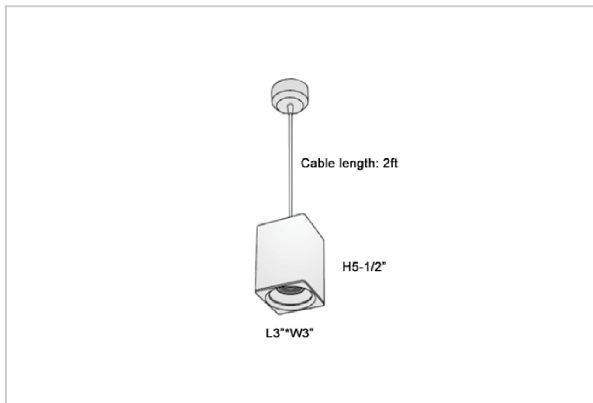

## Product Code : IK-REosPL-8W-50K-BL-90C-45D

Voltage	100 - 277 V AC, 50-60 Hz
Lumen Output	760lm
Power	8W
CCT	5000K
CRI	>90
Beam Angle	45°
Light Distribution	Flood
LED Light Source	Osram SOLERIQ S 19
Start Time	Instant
Driver	Stand Alone (included)
Operating Position	No Swiveling Type
Dimming	Triac Dimming / 0-10 V Dimming
Heads	Single Head
Finish	Black
Length	3"
Height	5-1/2"
Optics	Reflective Cup Structure
Width (W)	3"
Application Area	Guest Room, Restaurant, Meeting Room, Club, Hall, Hotel Entrance

### Beam Spread (Options)

Spot	15°	Medium	30°	Flood	45°
ft	Ø	ft	Ø	ft	Ø
3.0	0.72	3.0	1.41	3.0	2.03
9.0	2.15	9.0	4.22	9.0	6.09
15.0	3.58	15.0	7.04	15.0	10.15

Eos is a technologically advanced LED Pendant Light that incorporates electronic gear and a high-quality lens with wide beam spread. While commonly used as task light, the unique and state-of-the-art design of this luminaire also enhances the overall aesthetics of your store.