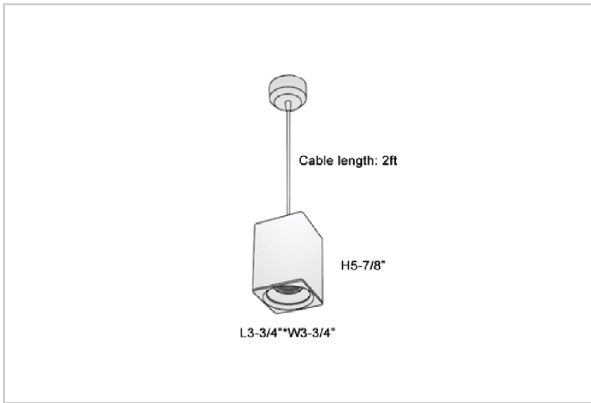

## Product Code : IK-REosPL-20W-27K-WH-90C-30D

Voltage	100 - 277 V AC, 50-60 Hz
Lumen Output	1600lm
Power	20W
CCT	2700K
CRI	>90
Beam Angle	30°
Light Distribution	Medium
LED Light Source	Osram SOLERIQ S 19
Start Time	Instant
Driver	Stand Alone (included)
Operating Position	No Swiveling Type
Dimming	Triac Dimming / 0-10 V Dimming
Heads	Single Head
Finish	White
Length	3-3/4"
Height	5-7/8"
Optics	Reflective Cup Structure
Width (W)	3-3/4"
Application Area	Guest Room, Restaurant, Meeting Room, Club, Hall, Hotel Entrance

### Beam Spread (Options)

Spot	15°		Medium 30°		Flood 45°	
	ft	Ø	ft	Ø	ft	Ø
3.0	0.72	3.0	1.41	3.0	2.03	
9.0	2.15	9.0	4.22	9.0	6.09	
15.0	3.58	15.0	7.04	15.0	10.15	

Eos is a technologically advanced LED Pendant Light that incorporates electronic gear and a high-quality lens with wide beam spread. While commonly used as task light, the unique and state-of-the-art design of this luminaire also enhances the overall aesthetics of your store.